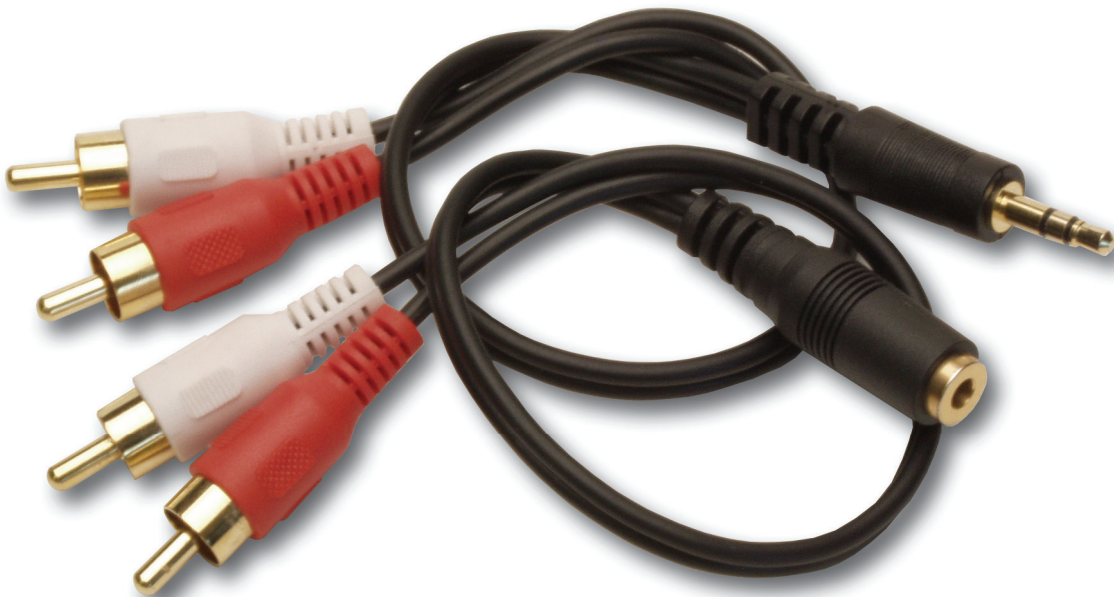

## **ACCESSORIES**

**Model AV-AC2**

**Cable Kit for AV-HK1 - Dual RCA to mini-plug**

1 each Dual Phono to Stereo Mini-plug; Length: 8 in. (20 cm) + connectors

Radio Design Labs Technical Support Centers  
U.S.A. (800) 933-1780, (928) 778-3554; Fax: (928) 778-3506  
Europe [NH Amsterdam] (+31) 20-6238 983; Fax: (+31) 20-6225-287