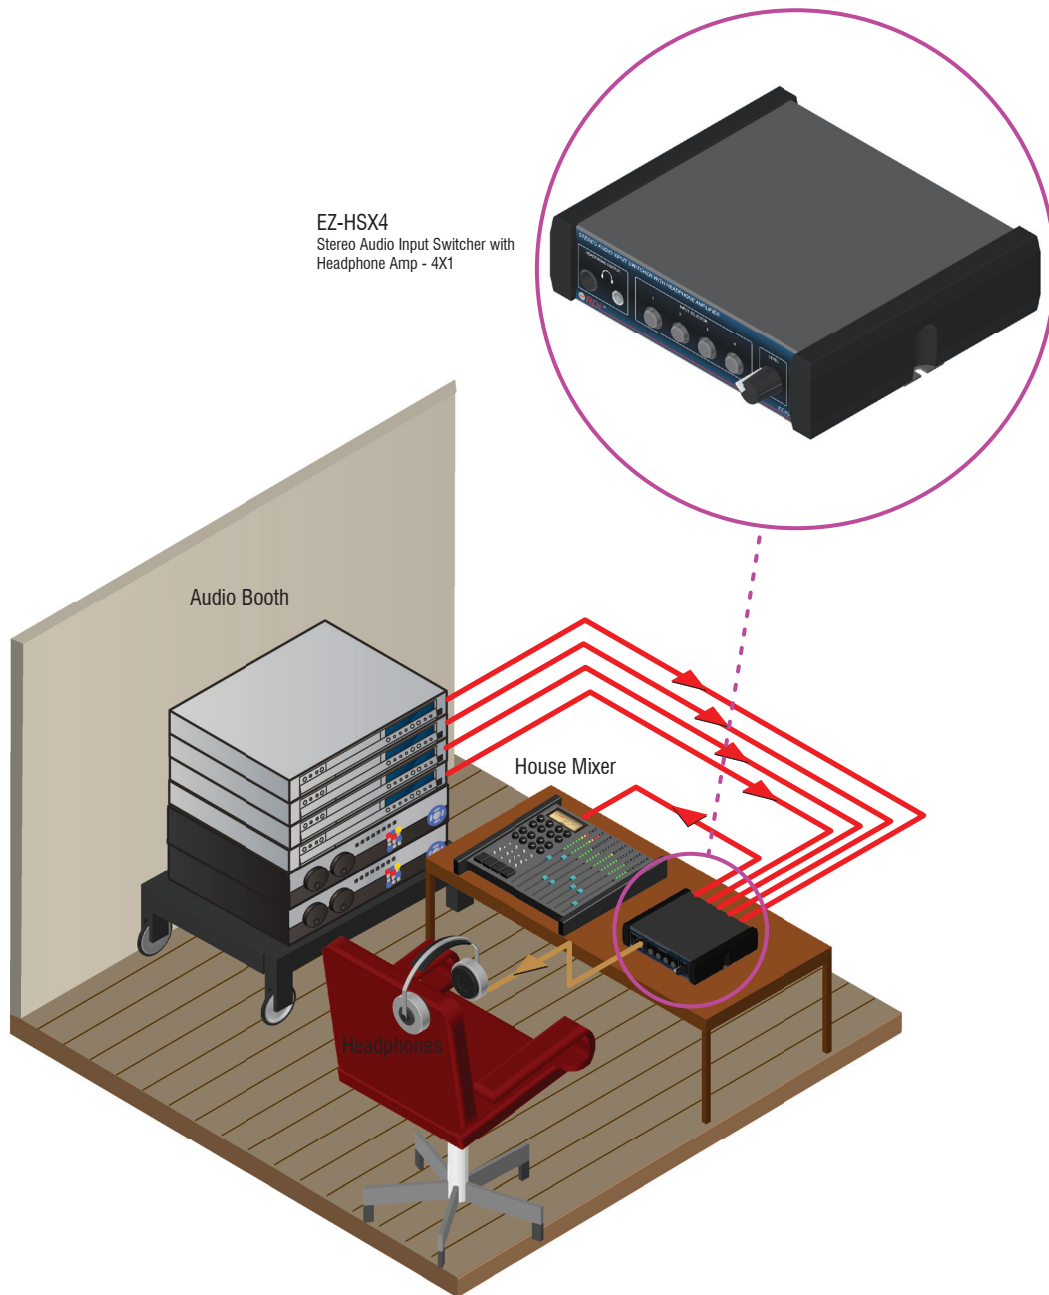

# AUDIO BOOTH WITH AUDITION / CUE CAPABILITIES

EZ-HSX4 Provides 4 Additional Audio Inputs to House Mixer

**EZ-HSX4**  
Stereo Audio Input Switcher with  
Headphone Amp - 4X1

## Description:

Live sound mixing often requires the use of recorded music or effects from tape, CD players, or other sources. Using the cue or solo options of the main mixer can result in inadvertent errors in the house mix. The EZ-HSX4 four input switcher provides a high quality headphone output which can be used for auditioning recorded audio sources. The EZ-HSX4 provides source selection between four additional audio sources without dedicating additional channels on the main mixer to sources that are seldom used. Any of the sources switched by the EZ-HSX4 can be cued or auditioned without operating the main mixer. This compact EZ series product will extend the functions of any live sound mixer.

The EZ-HSX4 is shipped with a high efficiency power supply that connects to a locking dc power jack.

| Parts List |     |
|------------|-----|
| Product    | QTY |
| EZ-HSX4    | 1   |

| Recommended Pwr. Supplies |             |
|---------------------------|-------------|
| Product                   | QTY         |
| EZ POWER SUPPLY           | 1, included |

| Line Color Key                        |                         |
|---------------------------------------|-------------------------|
| <span style="color: red;">—</span>    | Line Level Audio Signal |
| <span style="color: brown;">—</span>  | Loudspeaker Level       |
| <span style="color: purple;">—</span> | Control Signal          |
| <span style="color: yellow;">—</span> | Video                   |
| <span style="color: blue;">—</span>   | Mic Level Audio Signal  |
| <span style="color: green;">—</span>  | Ground                  |
| <span style="color: black;">—</span>  | Power                   |
| <span style="color: orange;">—</span> | Miscellaneous           |