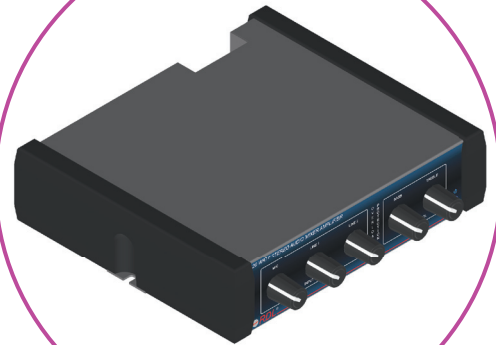

BASIC CLASSROOM W/ INTEGRATED MIXER AMPLIFIER ON AV CART

Microphone, Laptop Audio, DVD Player, 20 Watt Mixer Amplifier

EZ-MXA20
EZ-MXA20 20 Watt Stereo Audio Mixer Amplifier with Tone Controls

Description:

The EZ-MXA20 provides a microphone preamp, mixer, limiter, tone control, and a stereo power amplifier in a package less than six inches wide. The EZ-MXA20 handles sound reinforcement whether the audio source is a computer, DVD player, live presenter, or all three. The power amplifier provides 10 Watts per channel into 8 Ohm speakers or 8 Watts per channel into 4 Ohm speakers. Bass and treble tone controls provide equalization of source material. The limiter controls overloads from clipping the amplifier and an LED on the front panel of the EZ-MXA20 indicates when the limiter is active.

Parts List	
Product	QTY
EZ-MXA20	1

Recommended Pwr. Supplies	
Product	QTY
EZ POWER SUPPLY	1, included

Line Color Key	
—	Line Level Audio Signal
—	Loudspeaker Level
—	Control Signal
—	Video
—	Mic Level Audio Signal
—	Ground
—	Power
—	Miscellaneous