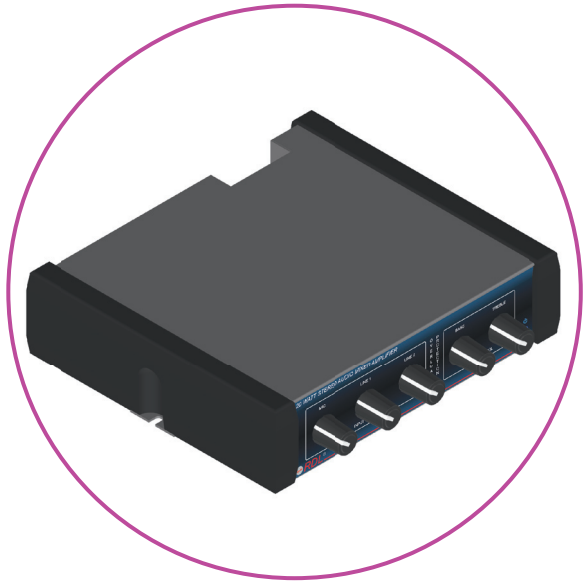

BASIC CLASSROOM WITH INTEGRATED MIXER AMPLIFIER

Microphone, Laptop Audio, DVD Player, 20 Watt Mixer Amplifier

EZ-MXA20
EZ-MXA20 20 Watt Stereo Audio Mixer Amplifier with Tone Controls

Description:

The EZ-MXA20 provides a microphone preamp, mixer, limiter, tone control, and a stereo power amplifier in a package less than six inches wide. The EZ-MXA20 handles sound reinforcement whether the audio source is a computer, DVD player, live presenter, or all three. The power amplifier provides 10 Watts per channel into 8 Ohm speakers or 8 Watts per channel into 4 Ohm speakers. Bass and treble tone controls provide equalization of source material. The limiter controls overloads from clipping the amplifier and an LED on the front panel of the EZ-MXA20 indicates when the limiter is active.

Parts List	
Product	QTY
EZ-MXA20	1

Recommended Pwr. Supplies	
Product	QTY
EZ POWER SUPPLY	1, included

Line Color Key	
—	Line Level Audio Signal
—	Loudspeaker Level
—	Control Signal
—	Video
—	Mic Level Audio Signal
—	Ground
—	Power
—	Miscellaneous