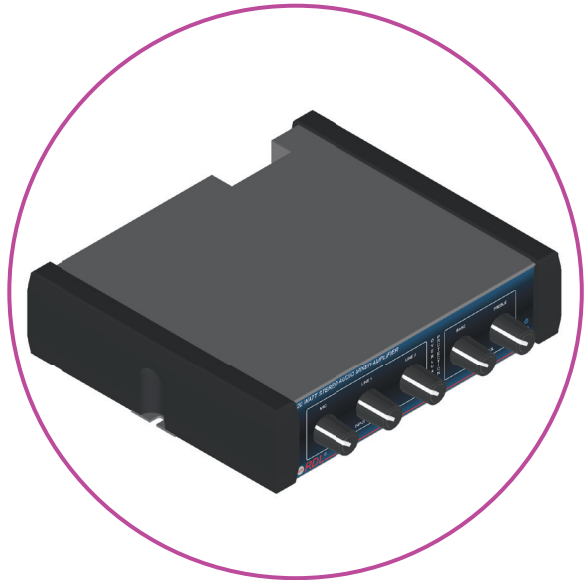

BASIC CLASSROOM WITH INTEGRATED MIXER AMPLIFIER

Microphone, Laptop Audio, DVD Player, 20 Watt Mixer Amplifier

EZ-MXA20
EZ-MXA20 20 Watt Stereo Audio Mixer Amplifier with Tone Controls

Description:

The EZ-MXA20 provides a microphone preamp, mixer, limiter, tone control, and a stereo power amplifier in a package less than six inches wide. The EZ-MXA20 handles sound reinforcement whether the audio source is a computer, DVD player, live presenter, or all three. The power amplifier provides 10 Watts per channel into 8 Ohm speakers or 8 Watts per channel into 4 Ohm speakers. Bass and treble tone controls provide equalization of source material. The limiter controls overloads from clipping the amplifier and an LED on the front panel of the EZ-MXA20 indicates when the limiter is active.

Parts List	
Product	QTY
EZ-MXA20	1

Recommended Pwr. Supplies	
Product	QTY
EZ POWER SUPPLY	1, included

Line Color Key	
—	Line Level Audio Signal
—	Loudspeaker Level
—	Control Signal
—	Video
—	Mic Level Audio Signal
—	Ground
—	Power
—	Miscellaneous