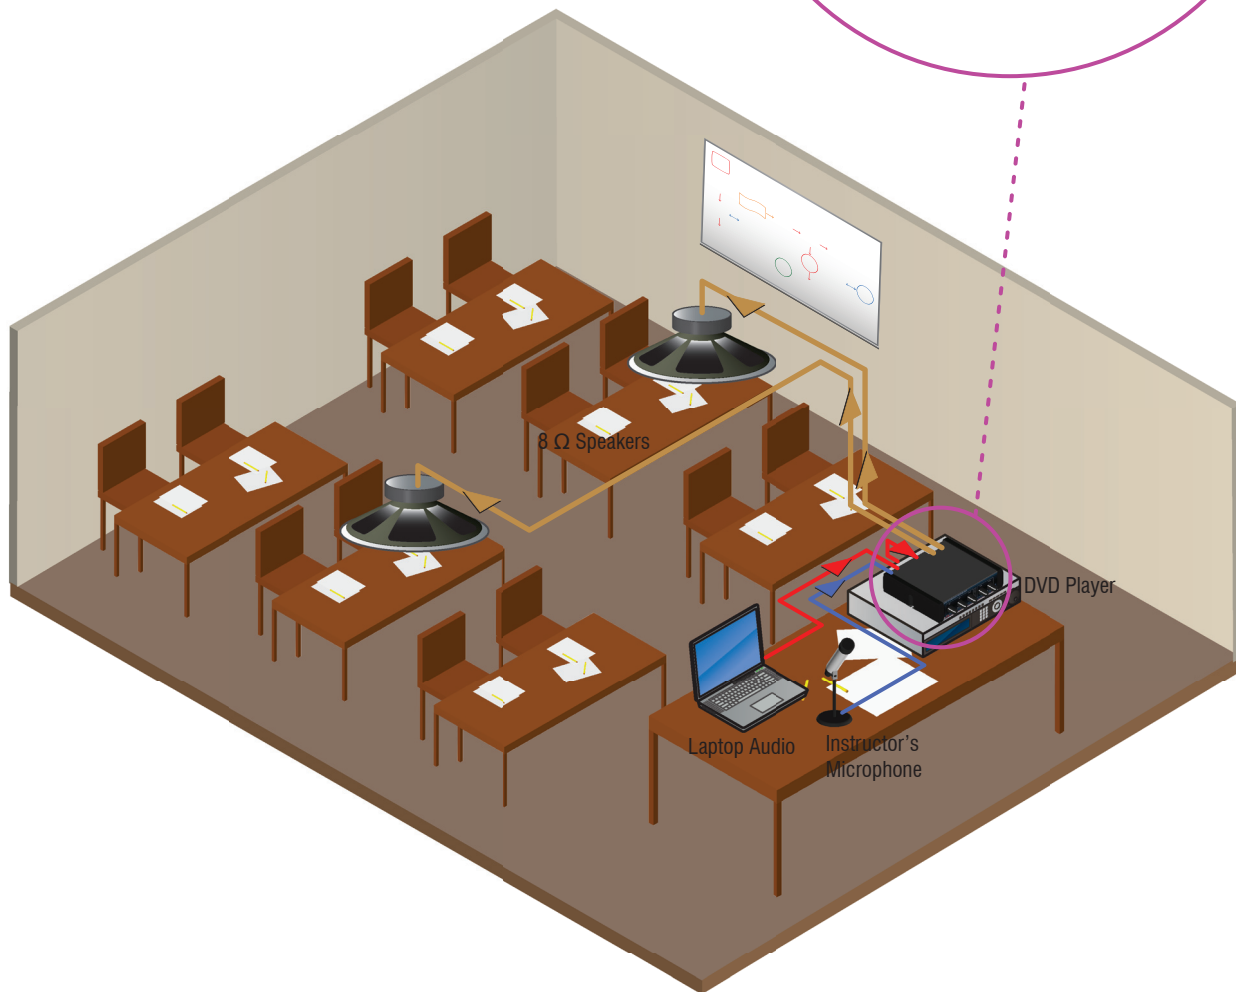

BASIC CLASSROOM WITH INTEGRATED MIXER AMPLIFIER

Microphone, Laptop Audio, DVD Player, 20 Watt Mixer Amplifier

EZ-MXA20
EZ-MXA20 20 Watt Stereo Audio Mixer Amplifier with Tone Controls

Description:

The EZ-MXA20 provides a microphone preamp, mixer, limiter, tone control, and a stereo power amplifier in a package less than six inches wide. The EZ-MXA20 handles sound reinforcement whether the audio source is a computer, DVD player, live presenter, or all three. The power amplifier provides 10 Watts per channel into 8 Ohm speakers or 8 Watts per channel into 4 Ohm speakers. Bass and treble tone controls provide equalization of source material. The limiter controls overloads from clipping the amplifier and an LED on the front panel of the EZ-MXA20 indicates when the limiter is active.

Parts List	
Product	QTY
EZ-MXA20	1

Recommended Pwr. Supplies	
Product	QTY
EZ POWER SUPPLY	1, included

Line Color Key	
—	Line Level Audio Signal
—	Loudspeaker Level
—	Control Signal
—	Video
—	Mic Level Audio Signal
—	Ground
—	Power
—	Miscellaneous