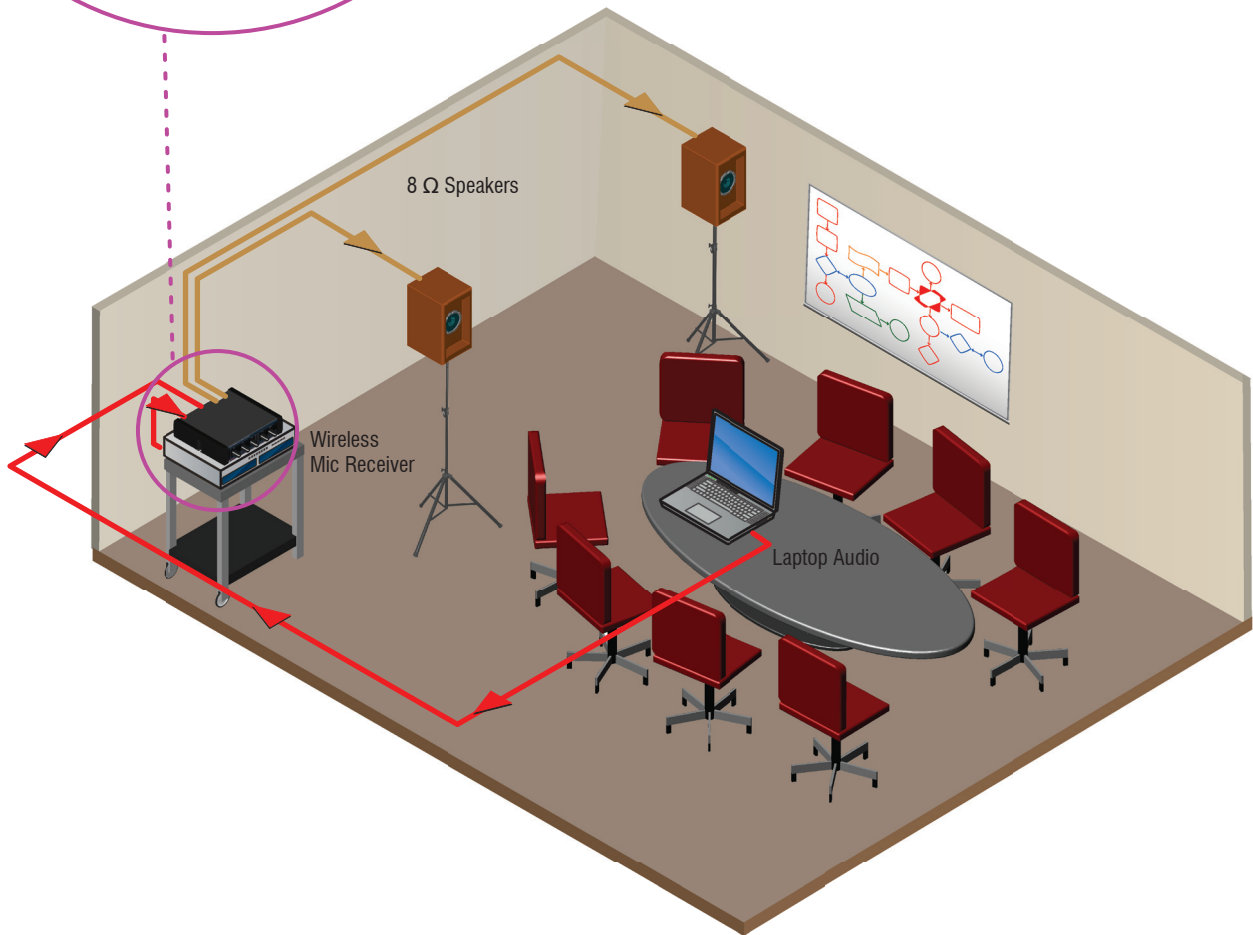

EZ-MXA20
EZ-MXA20 20 Watt Stereo Audio Mixer Amplifier with Tone Controls

Description:

The EZ-MXA20 provides a microphone preamp, mixer, limiter, tone control, and a stereo power amplifier in a package less than six inches wide. The EZ-MXA20 handles sound reinforcement whether the audio source is a computer, CD player, live presenter or all three. The power amplifier provides 10 Watts per channel into 8 Ohm speakers or 8 Watts per channel into 4 Ohm speakers. Bass and treble tone controls provide equalization of source material. The limiter controls overloads from clipping the amplifier and an LED on the front panel of the EZ-MXA20 indicates when the limiter is active.