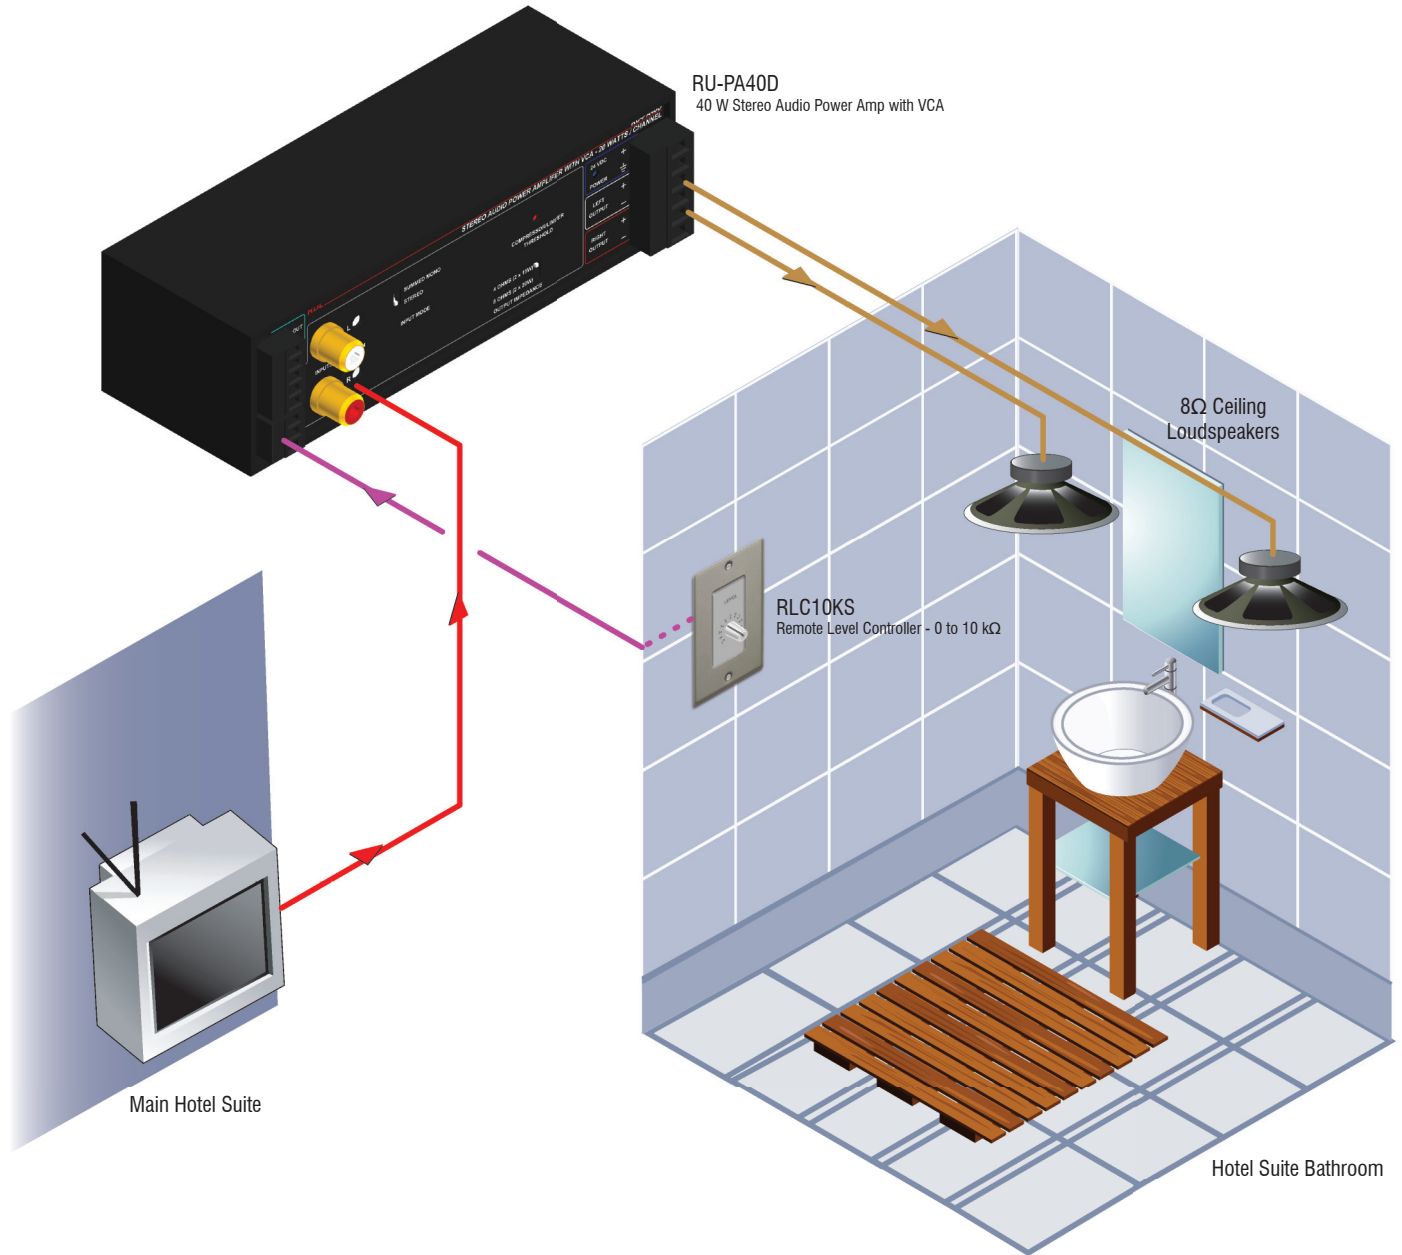

# HOTEL BATHROOM STEREO AUDIO FROM TV

Compact Amplifier Integrates VCA and Compressor/Limiter

## Description:

Providing stereo monitor speakers with remote volume control in a hotel suite bathroom is done easily with the RU-PA40D.

The extremely compact RU-PA40D drives stereo 4 or 8 Ohm speakers and has an integral VCA which allows use of a 10 kΩ linear potentiometer to control level. This example uses the RLC10KS remote control to create an aesthetically pleasing and professional appearance. The RU-PA40D also features a studio quality compressor/limiter to control clipping and maximize average output levels. An input selector switch allows the unit to output a mono sum in installations where speaker placement cannot produce proper stereo imaging.

This example uses the fixed output level from the television receiver. The bathroom audio level is controlled by the RLC10KS remote control.

Parts List	
Product	QTY
RLC-10KS	1
RU-PA40D	1

Recommended Pwr. Supplies	
Product	QTY
RU-PA40D Power Supply	1

Line Color Key	
<span style="color: red;">—</span>	Line Level Audio Signal
<span style="color: orange;">—</span>	Loudspeaker Level
<span style="color: purple;">—</span>	Control Signal
<span style="color: yellow;">—</span>	Video
<span style="color: blue;">—</span>	Mic Level Audio Signal
<span style="color: green;">—</span>	Ground
<span style="color: brown;">—</span>	Power
<span style="color: orange;">—</span>	Miscellaneous