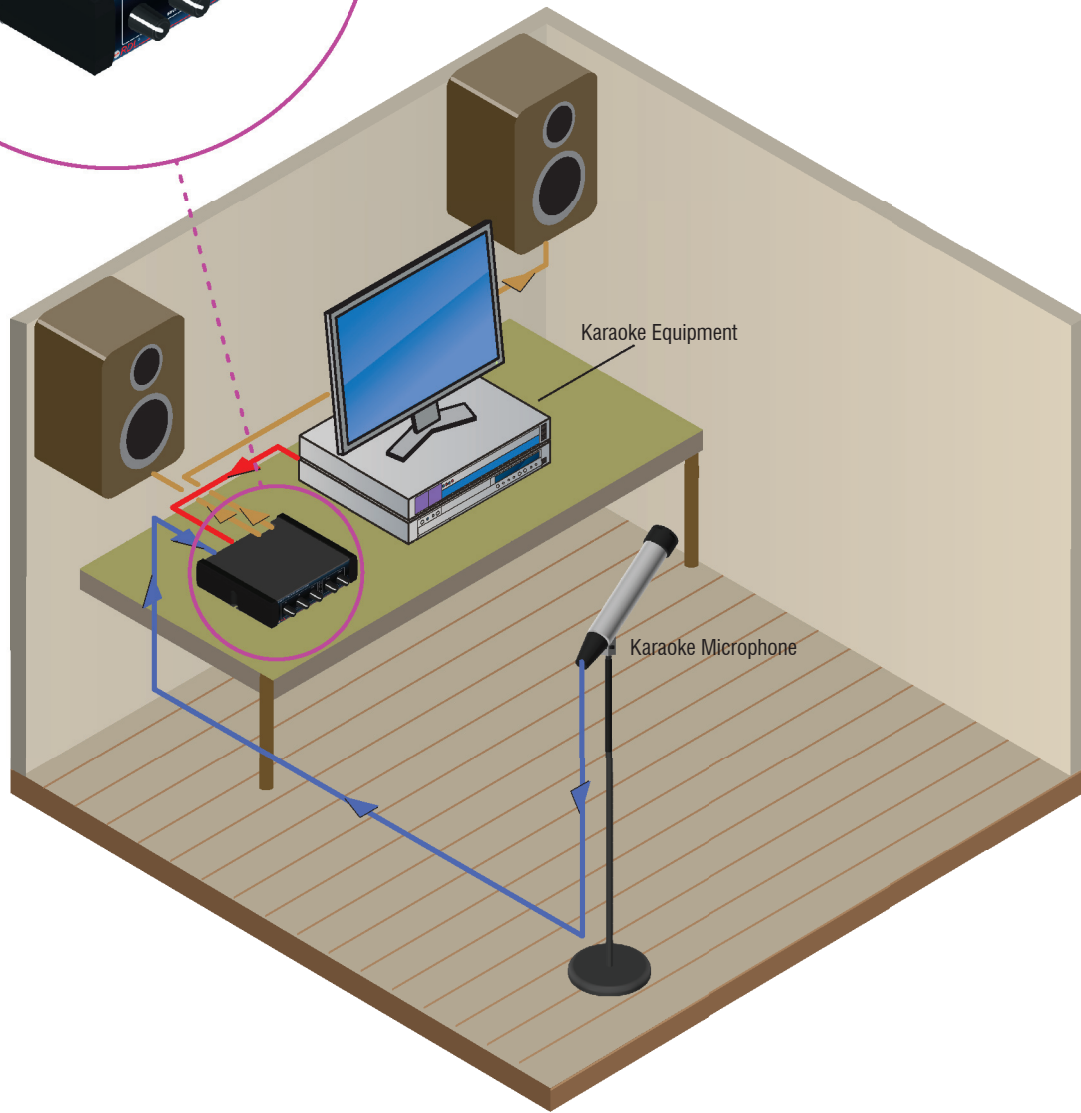

STEREO KARAOKE SYSTEM

Stereo Mixer Amplifier Adds Compression and Equalization

EZ-MXA20
20 Watt Stereo Mixer Amplifier
with Tone Control

Description:

The EZ-MXA20 is a feature-rich mixer amplifier. In addition to two stereo line level inputs, the mixing section of the EZ-MXA20 features a high quality mic preamplifier with switch-selectable phantom power. Output power is 10 Watts RMS per channel into 8 Ohm speakers (8 Watts RMS per channel for 4 Ohm speakers). The power amplifier features a compressor, with a front-panel LED indicator, to protect against clipping. The front panel also features a two band equalizer for tailoring frequency response. The compact size of the EZ-MXA20 makes it the ideal choice when there is limited space for a full-featured mixer amplifier.

The EZ-MXA20 is shipped with a high efficiency power supply that connects to a locking dc power jack.

Parts List	
Product	QTY
EZ-MXA20	1

Recommended Pwr. Supplies	
Product	QTY
EZ-MXA20 Power Supply	1, Included

Line Color Key	
Red	Line Level Audio Signal
Brown	Loudspeaker Level
Purple	Control Signal
Yellow	Video
Blue	Mic Level Audio Signal
Green	Ground
Brown	Power
Orange	Miscellaneous