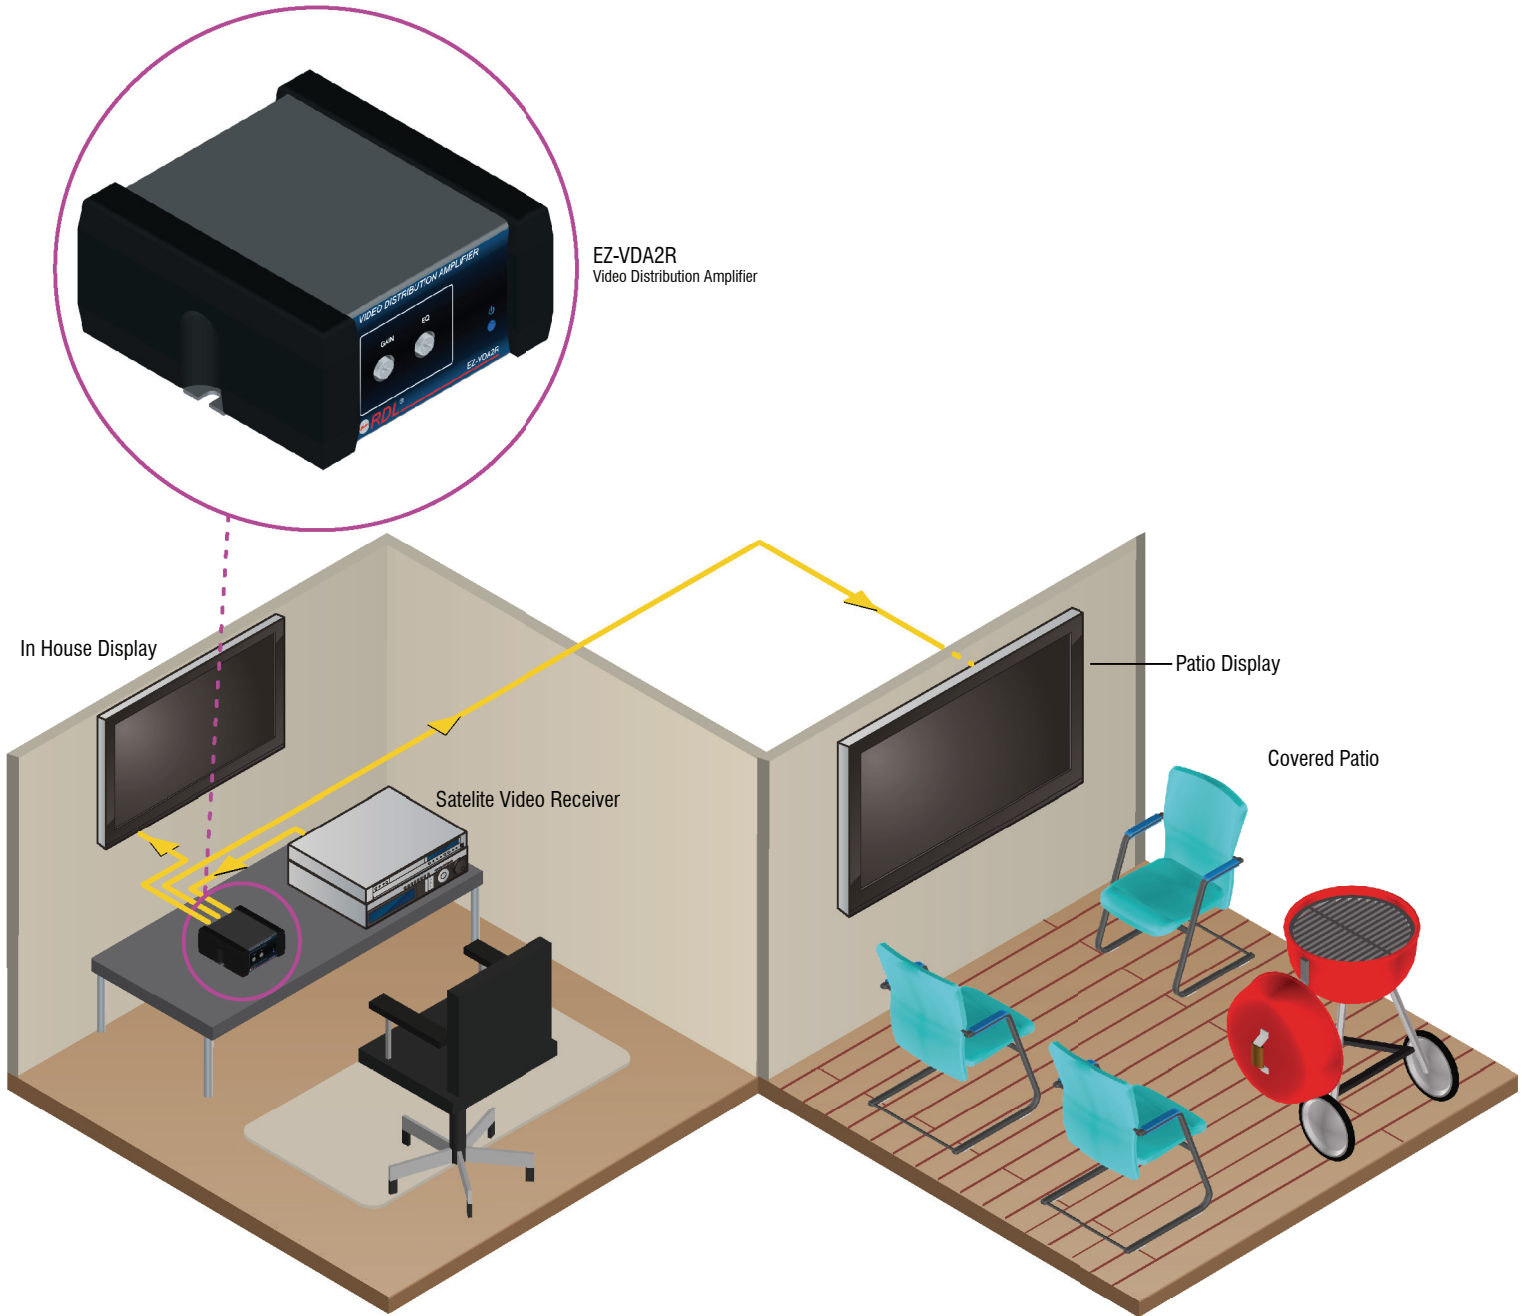

COMPOSITE VIDEO DISTRIBUTION

Distribute Video to Remote Location in House

EZ-VDA2R
Video Distribution Amplifier

Description:

This application demonstrates how to distribute a composite video signal to a remote location in a house. The EZ-VDA2R's bandwidth is > 400 MHz which ensures a high quality picture. Gain and equalization controls on the front panel allow adjustments for long cable runs. The EZ-VDA2R provides professional performance in a very compact package.

The EZ-VDA2R is shipped with a high efficiency power supply that connects to a locking dc power jack.

Parts List	
Product	QTY
EZ-VDA2R	1

Recommended Pwr. Supplies	
Product	QTY
EZ-VDA2R Power Supply	1, Included

Line Color Key	
—	Line Level Audio Signal
—	Loudspeaker Level
—	Control Signal
—	Video
—	Mic Level Audio Signal
—	Ground
—	Power
—	Miscellaneous