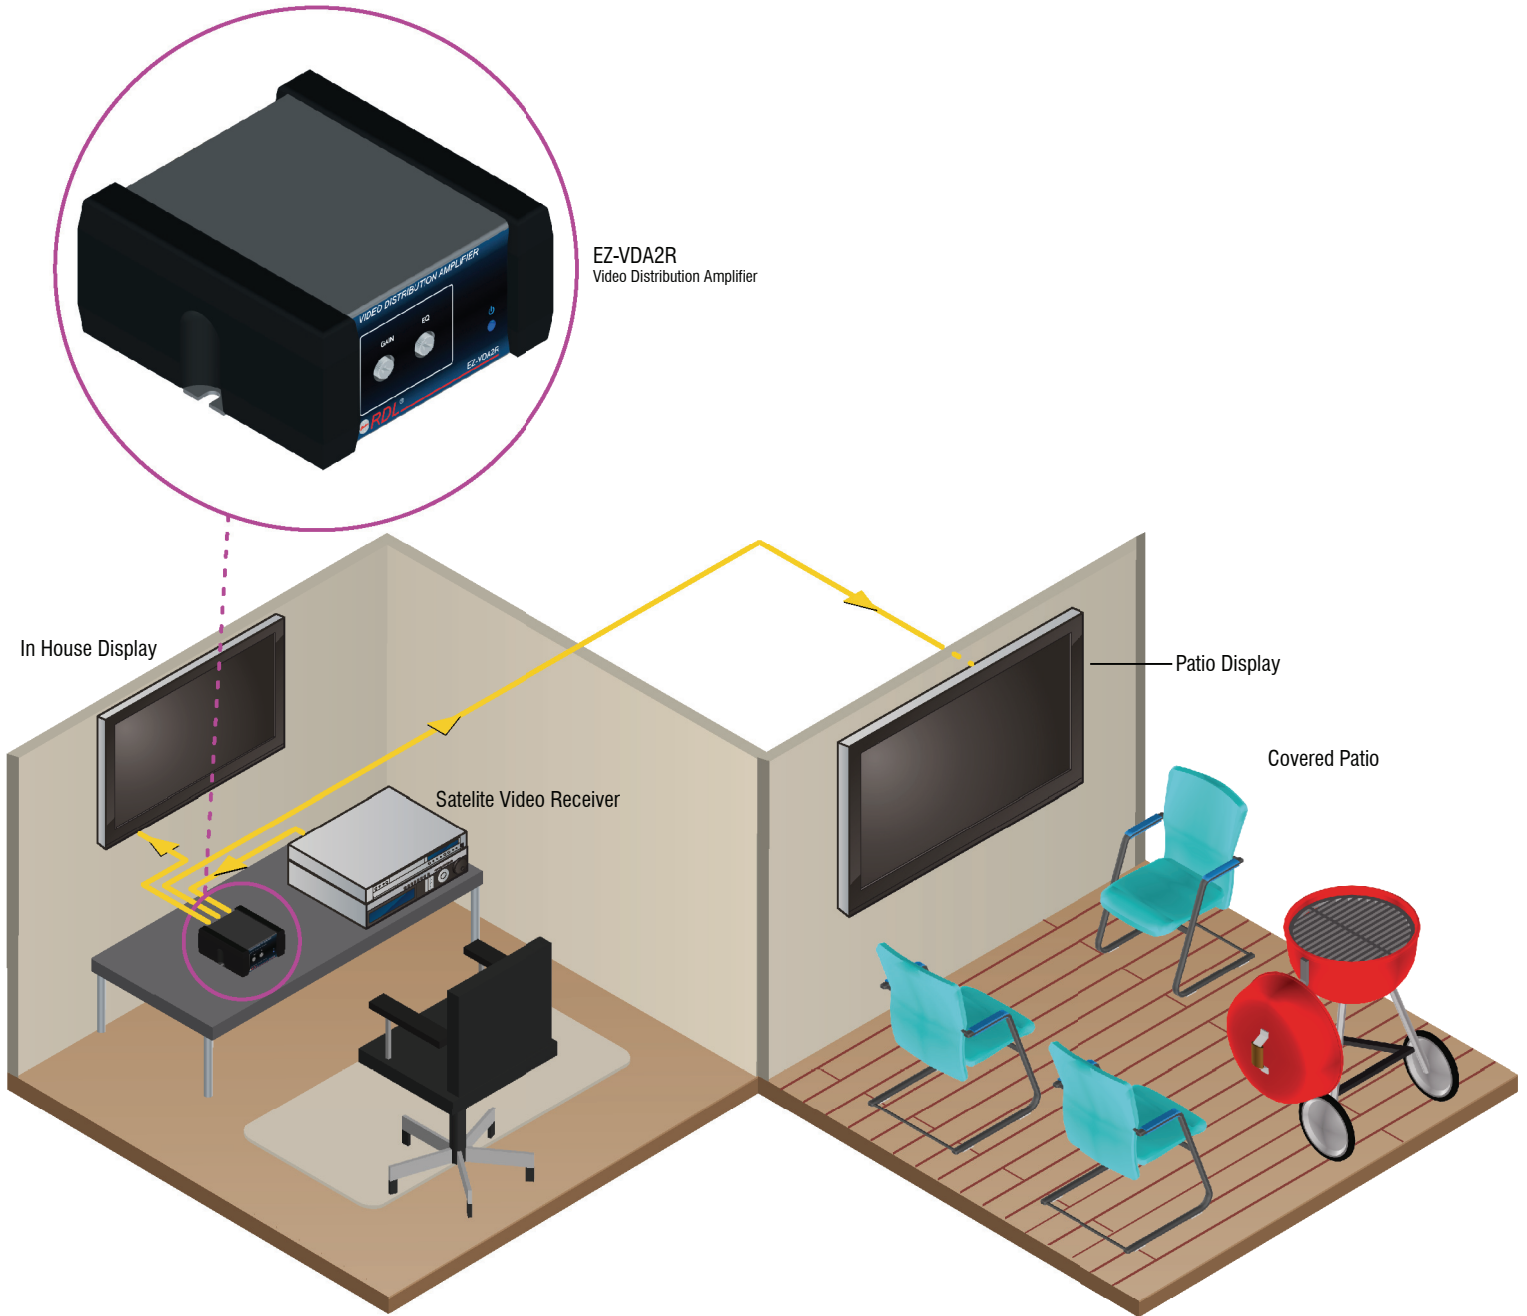

COMPOSITE VIDEO DISTRIBUTION

Distribute Video to Remote Location in House

Description:

This application demonstrates how to distribute a composite video signal to a remote location in a house. The EZ-VDA2R's bandwidth is > 400 MHz which ensures a high quality picture. Gain and equalization controls on the front panel allow adjustments for long cable runs. The EZ-VDA2R provides professional performance in a very compact package.

The EZ-VDA2R is shipped with a high efficiency power supply that connects to a locking dc power jack.

Parts List	
Product	QTY
EZ-VDA2R	1

Recommended Pwr. Supplies	
Product	QTY
EZ-VDA2R Power Supply	1, Included

Line Color Key	
	Line Level Audio Signal
	Loudspeaker Level
	Control Signal
	Video
	Mic Level Audio Signal
	Ground
	Power
	Miscellaneous