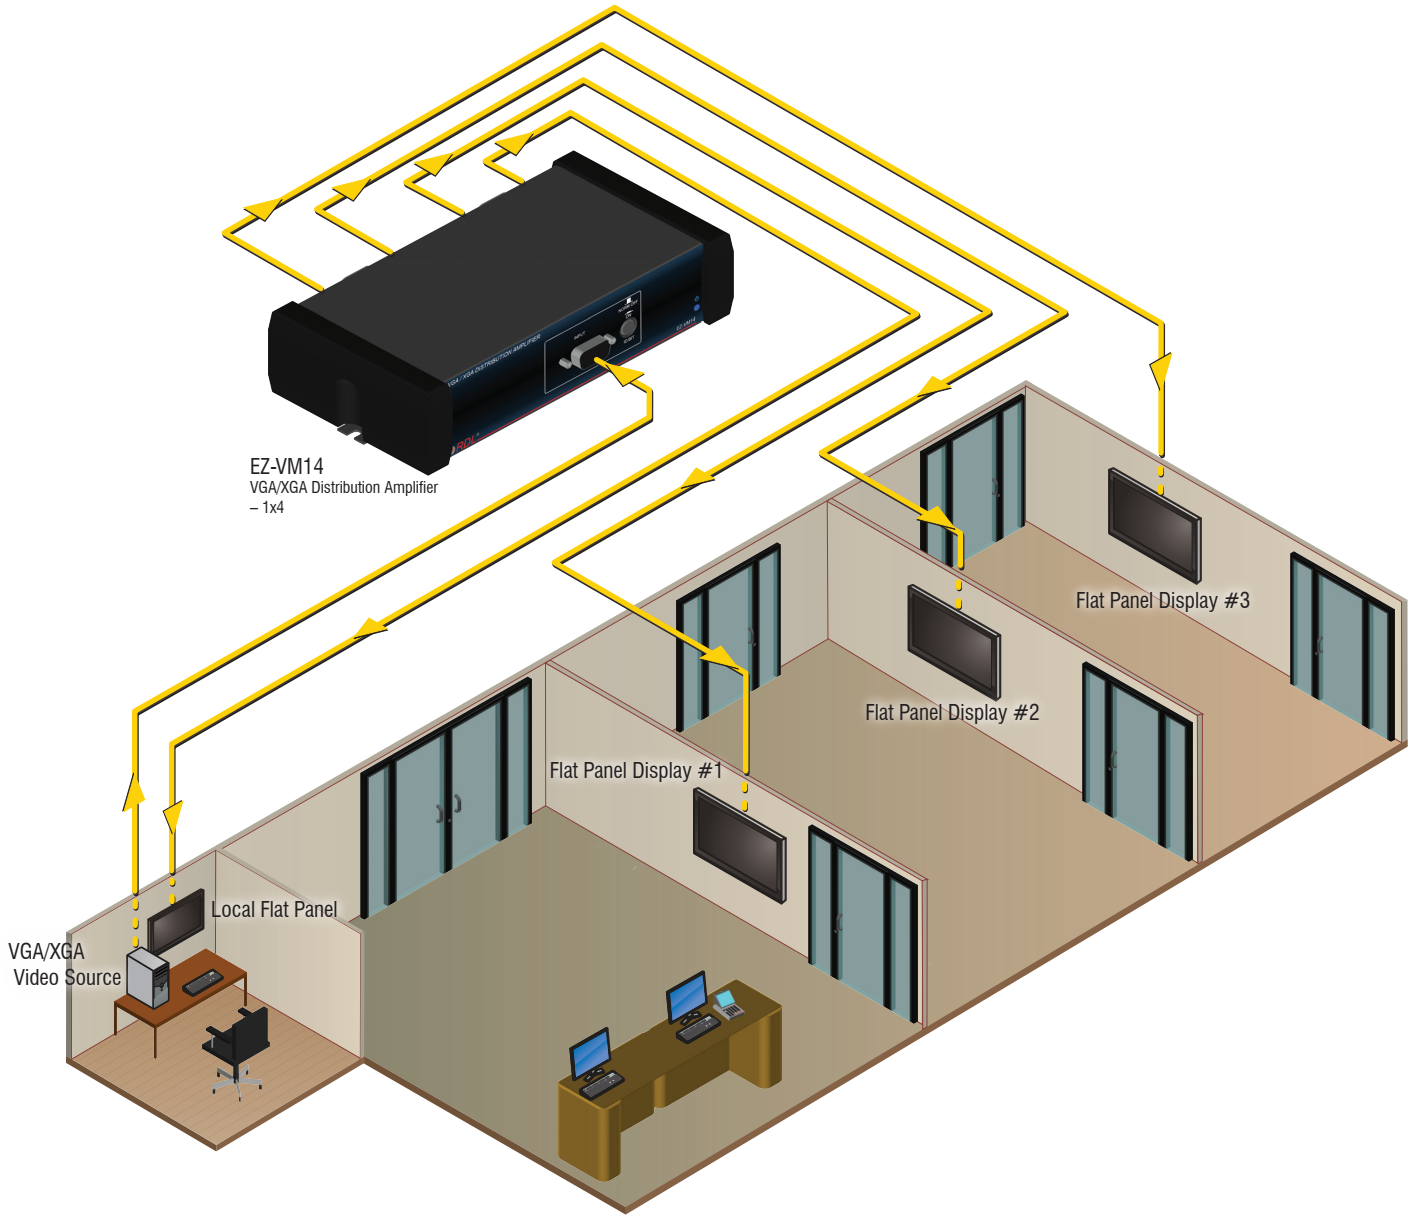

# DISTRIBUTED VGA VIDEO TO MULTIPLE MONITORS

Hotel Provides Multiple Video Monitors that Display Daily Schedule of Events

EZ-VM14  
VGA/XGA Distribution Amplifier  
- 1x4

Flat Panel Display #3

Flat Panel Display #2

Flat Panel Display #1

Local Flat Panel

VGA/XGA  
Video Source

## Description:

The daily *Calendar of Events* listing at this hotel is generated from an office computer. An RDL EZ-VM14 distributes the VGA signal of the schedule display to three monitors located near the entrances of the hotel meeting rooms. The wide bandwidth of the EZ-VM14 insures that the same high resolution image seen at the local monitor is seen at each hotel monitor.

Parts List	
Product	QTY
EZ-VM14	1

Recommended Pwr. Supplies	
Product	QTY
EZ Power Supply	1, included

Line Color Key	
Red	Line Level Audio Signal
Brown	Loudspeaker Level
Purple	Control Signal
Yellow	Video
Blue	Mic Level Audio Signal
Green	Ground
Brown	Power
Orange	Miscellaneous