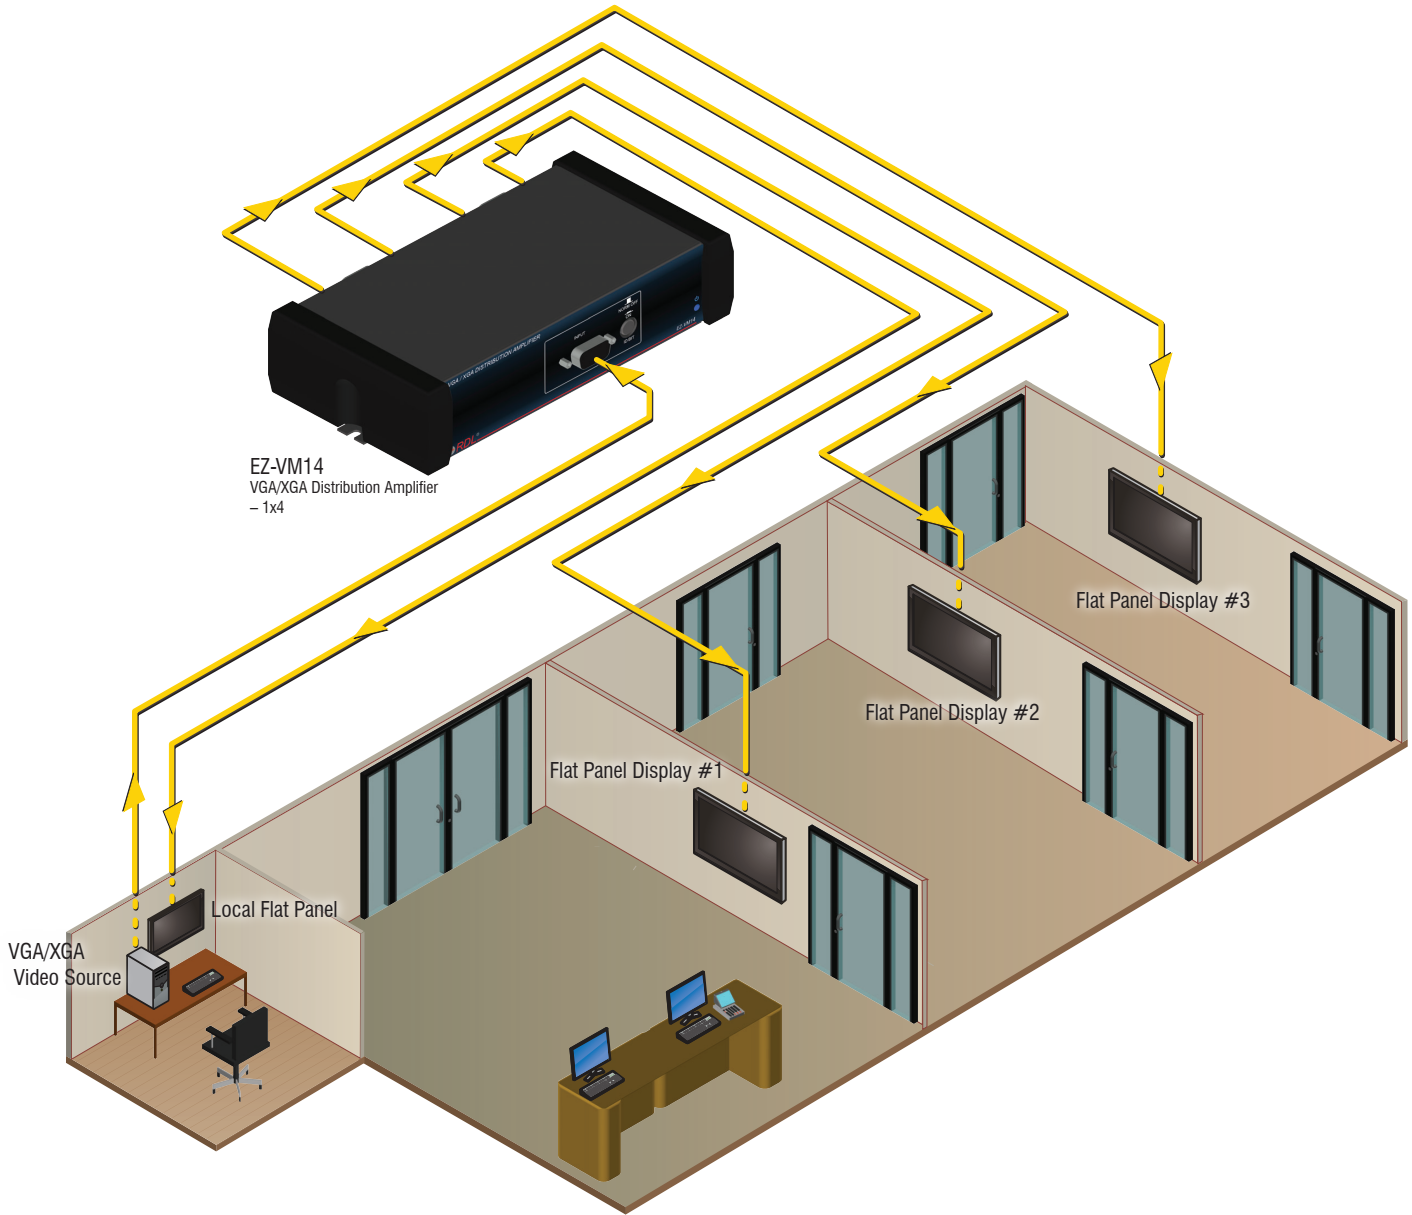

DISTRIBUTED VGA VIDEO TO MULTIPLE MONITORS

Hotel Provides Multiple Video Monitors that Display Daily Schedule of Events

EZ-VM14
VGA/XGA Distribution Amplifier
- 1x4

Flat Panel Display #3

Flat Panel Display #2

Flat Panel Display #1

Local Flat Panel

VGA/XGA
Video Source

Description:

The daily *Calendar of Events* listing at this hotel is generated from an office computer. An RDL EZ-VM14 distributes the VGA signal of the schedule display to three monitors located near the entrances of the hotel meeting rooms. The wide bandwidth of the EZ-VM14 insures that the same high resolution image seen at the local monitor is seen at each hotel monitor.

Parts List	
Product	QTY
EZ-VM14	1

Recommended Pwr. Supplies	
Product	QTY
EZ Power Supply	1, included

Line Color Key	
Red	Line Level Audio Signal
Brown	Loudspeaker Level
Purple	Control Signal
Yellow	Video
Blue	Mic Level Audio Signal
Green	Ground
Brown	Power
Orange	Miscellaneous