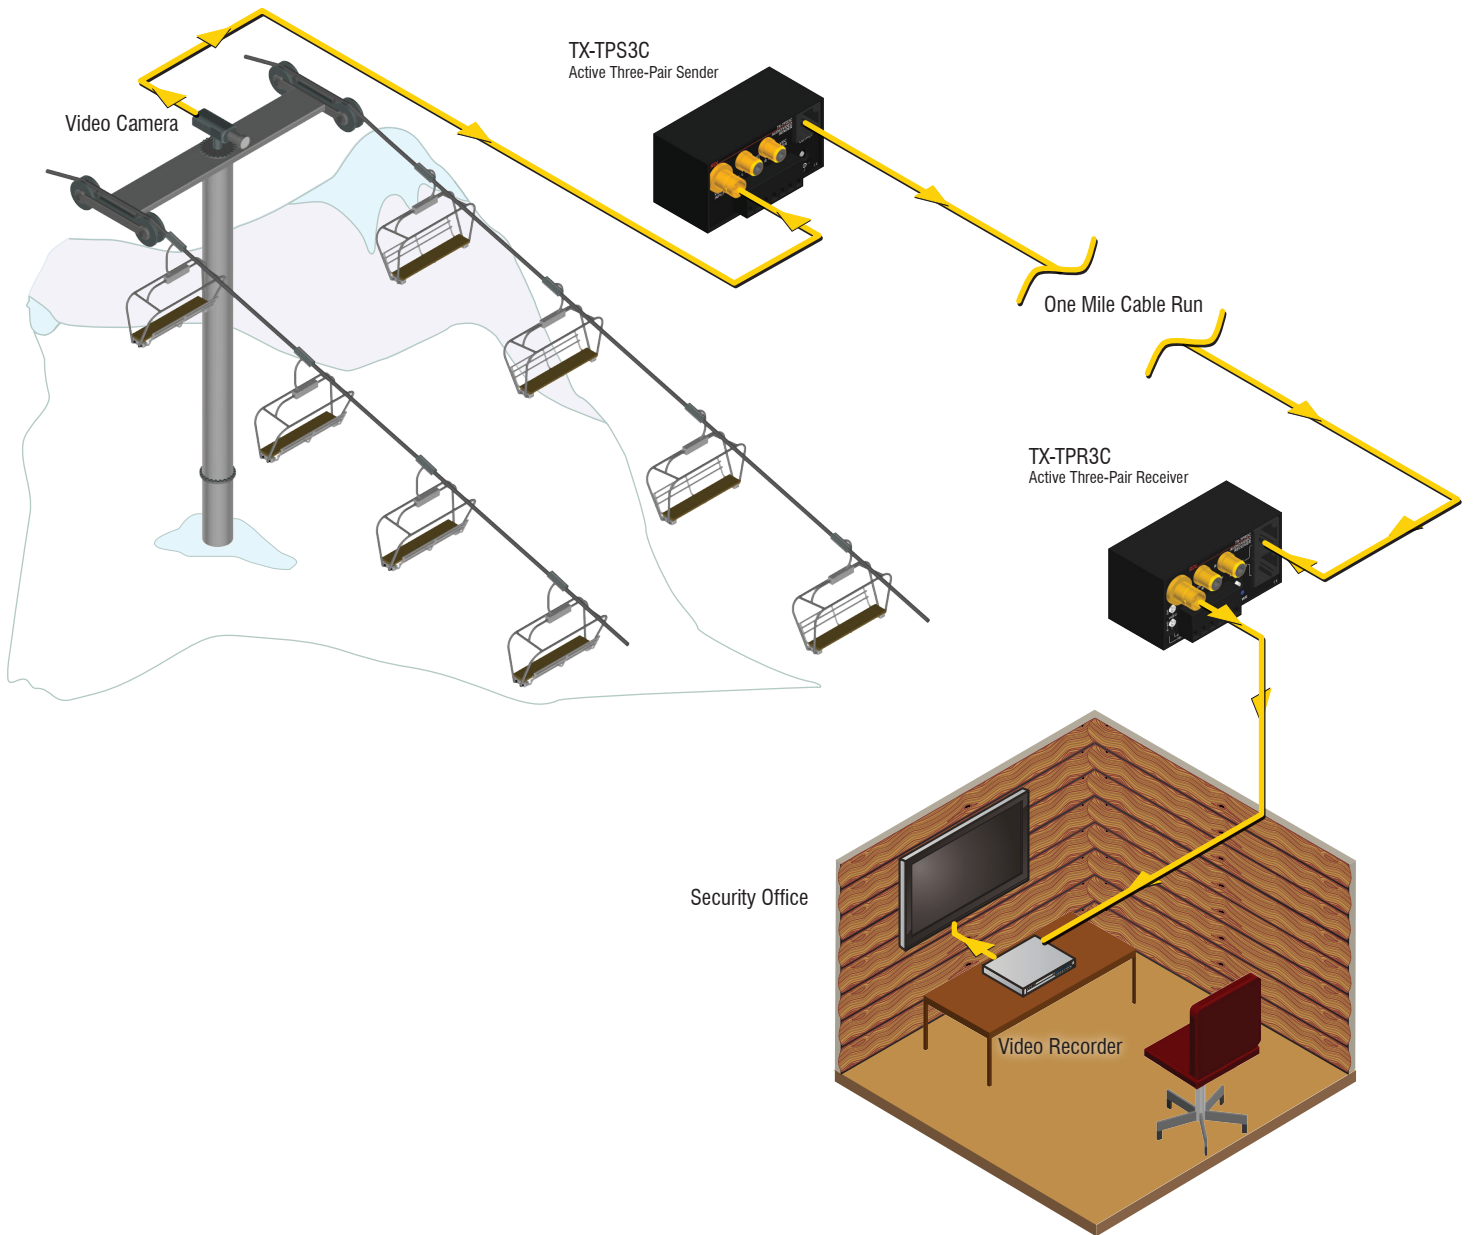

LONG DISTANCE TWISTED-PAIR VIDEO MONITORING

Camera at Top of Ski Lift Monitored at Ski Lodge Security Office

Description:

The security camera at the top of the ski lift feeds an RDL TX-TPS1C Active Three Pair Sender. At the end of about one mile of twisted pair cable, a TX-TPR3C Twisted Pair Receiver feeds the video monitor in the security office. The TX-TPR3C is set to terminate the twisted pair cable. GAIN and EQ controls are adjusted to compensate for cable losses.

Note: Two audio pairs are also available on the RDL Format C modules. No audio is shown in this application; the audio channels could be used to provide talk-back capability from the upper lift operator station.

Parts List	
Product	QTY
TX-TPR3C	1
TX-TPS3C	1

Recommended Pwr. Supplies	
Product	QTY
PS-24AS 24 Vdc 500 mA	2

Line Color Key	
Red	Line Level Audio Signal
Brown	Loudspeaker Level
Purple	Control Signal
Yellow	Video
Blue	Mic Level Audio Signal
Green	Ground
Brown	Power
Orange	Miscellaneous