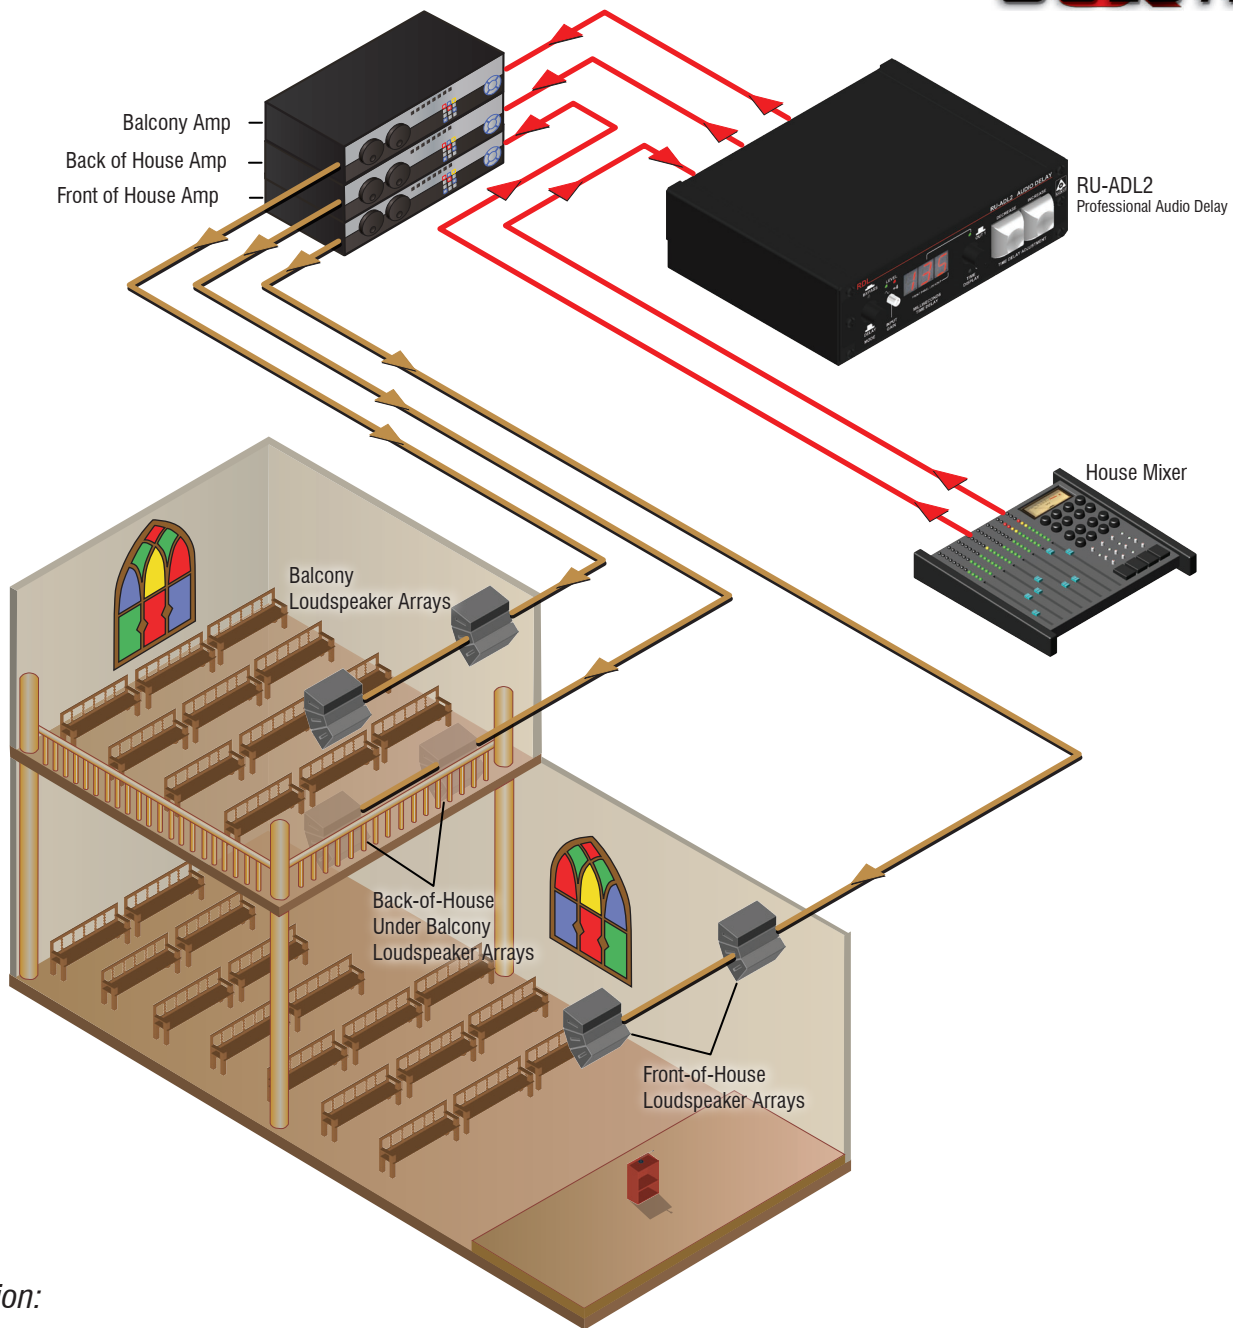

## Description:

The RDL RU-ADL2 Professional Audio Delay is used in this church sanctuary to time align the sound heard in seating areas served by the two sets of rear speakers. Prior to installing the RU-ADL2, people seated in the balcony or in the rear portion of the main seating area will hear amplified sound, in real time, from the nearby rear speakers. They will also hear delayed sound from the front speakers. The acoustic delay is caused by the time required for the sound to reach the rear of the sanctuary from the front-of-house speakers. The effect is similar to an echo, muddying the sound of music from the system and making speech harder to understand. The reverberant acoustics in many houses of worship further reduce intelligibility in areas where sounds are heard from multiple speakers at different times. The RU-ADL2 allows the time delay for speaker signals to be aligned so worshipers hear the amplified sound from all the speakers at the same time.

The RU-ADL2 provides two independent time-delayed audio outputs. Each is set to equal the acoustic delay caused by the distance from the front speakers to each set of rear speakers (balcony and back-of-house). With these delays added, the sound arriving from the front and rear speakers is time aligned for those seated in the rear seats and balcony. This is an economical and reliable way to insure crisp, intelligible sound in the rear seating areas of worship spaces of all sizes.

Parts List	
Product	QTY
RU-ADL2	1

Recommended Pwr. Supplies	
Product	QTY
PS-24AS 24 Vdc 500 mA	1

Line Color Key	
<span style="color: red;">—</span>	Line Level Audio Signal
<span style="color: gold;">—</span>	Loudspeaker Level
<span style="color: purple;">—</span>	Control Signal
<span style="color: yellow;">—</span>	Video
<span style="color: blue;">—</span>	Mic Level Audio Signal
<span style="color: green;">—</span>	Ground
<span style="color: brown;">—</span>	Power
<span style="color: orange;">—</span>	Miscellaneous