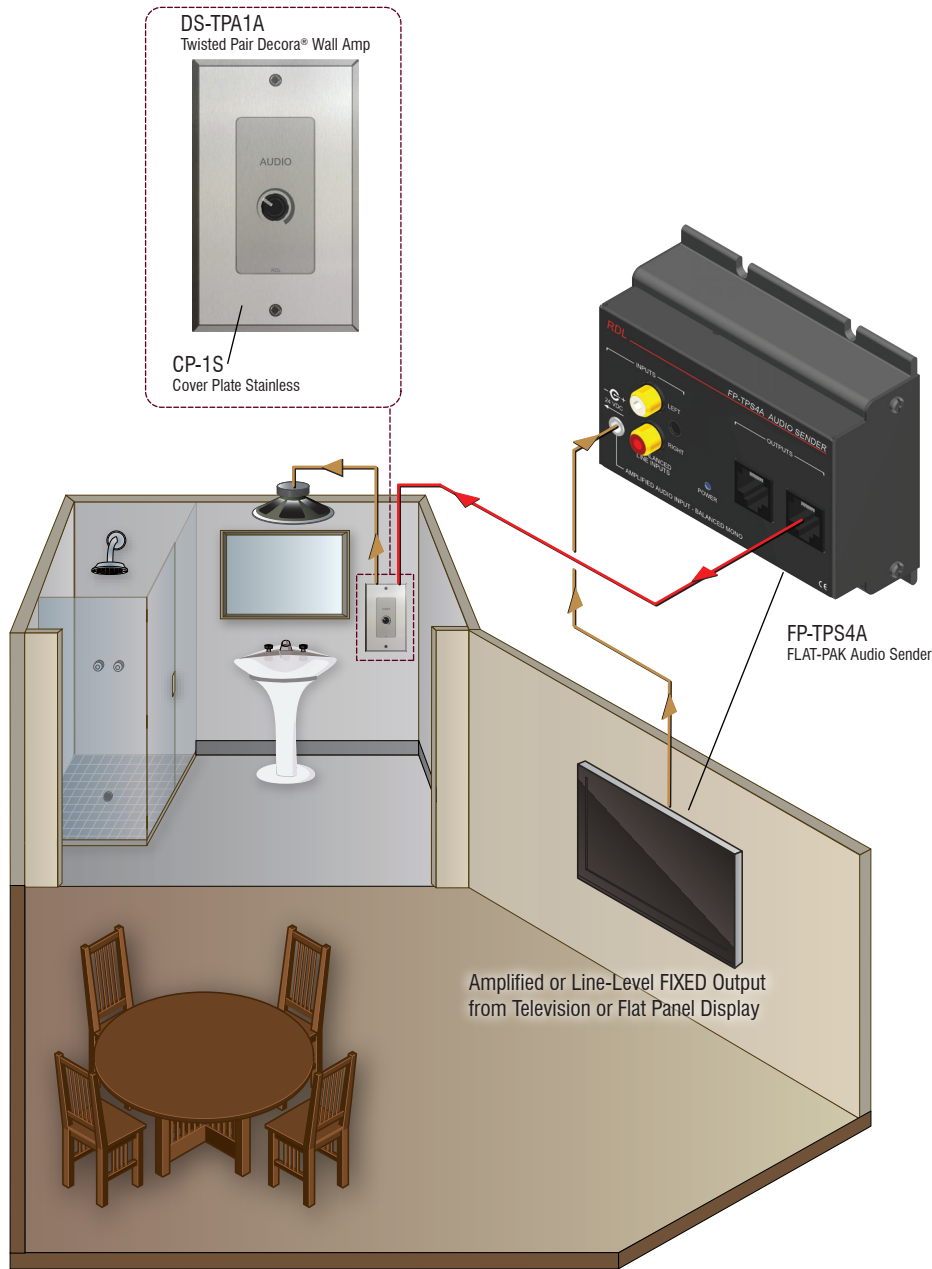

HOTEL BATHROOM AUDIO SYSTEM

Listen to TV Audio in Guest Room and Bathroom or Without Disturbing Partner

Description:

This installation enhances the hotel experience by allowing the TV audio to be heard clearly while getting ready for the day. The -TPA1A amplifier in the wall allows the guest to adjust the audio as loud as necessary, even with shower water running. Intelligibility of the TV audio is not dependent on the volume setting in the guest room.

If the TV is set to mute its internal speakers, TV audio is *only* heard in the bathroom. This is ideal if one guest wished to sleep while the other guest is spending time in the bathroom.

Parts List	
Product	QTY
CP-1S	1
DS-TPA1A	1
FP-TPS4A	1

Recommended Pwr. Supplies	
Product	QTY
PS-24AS 24 Vdc 500 mA	1

Line Color Key	
	Line Level Audio Signal
	Loudspeaker Level
	Control Signal
	Video
	Mic Level Audio Signal
	Ground
	Power
	Miscellaneous