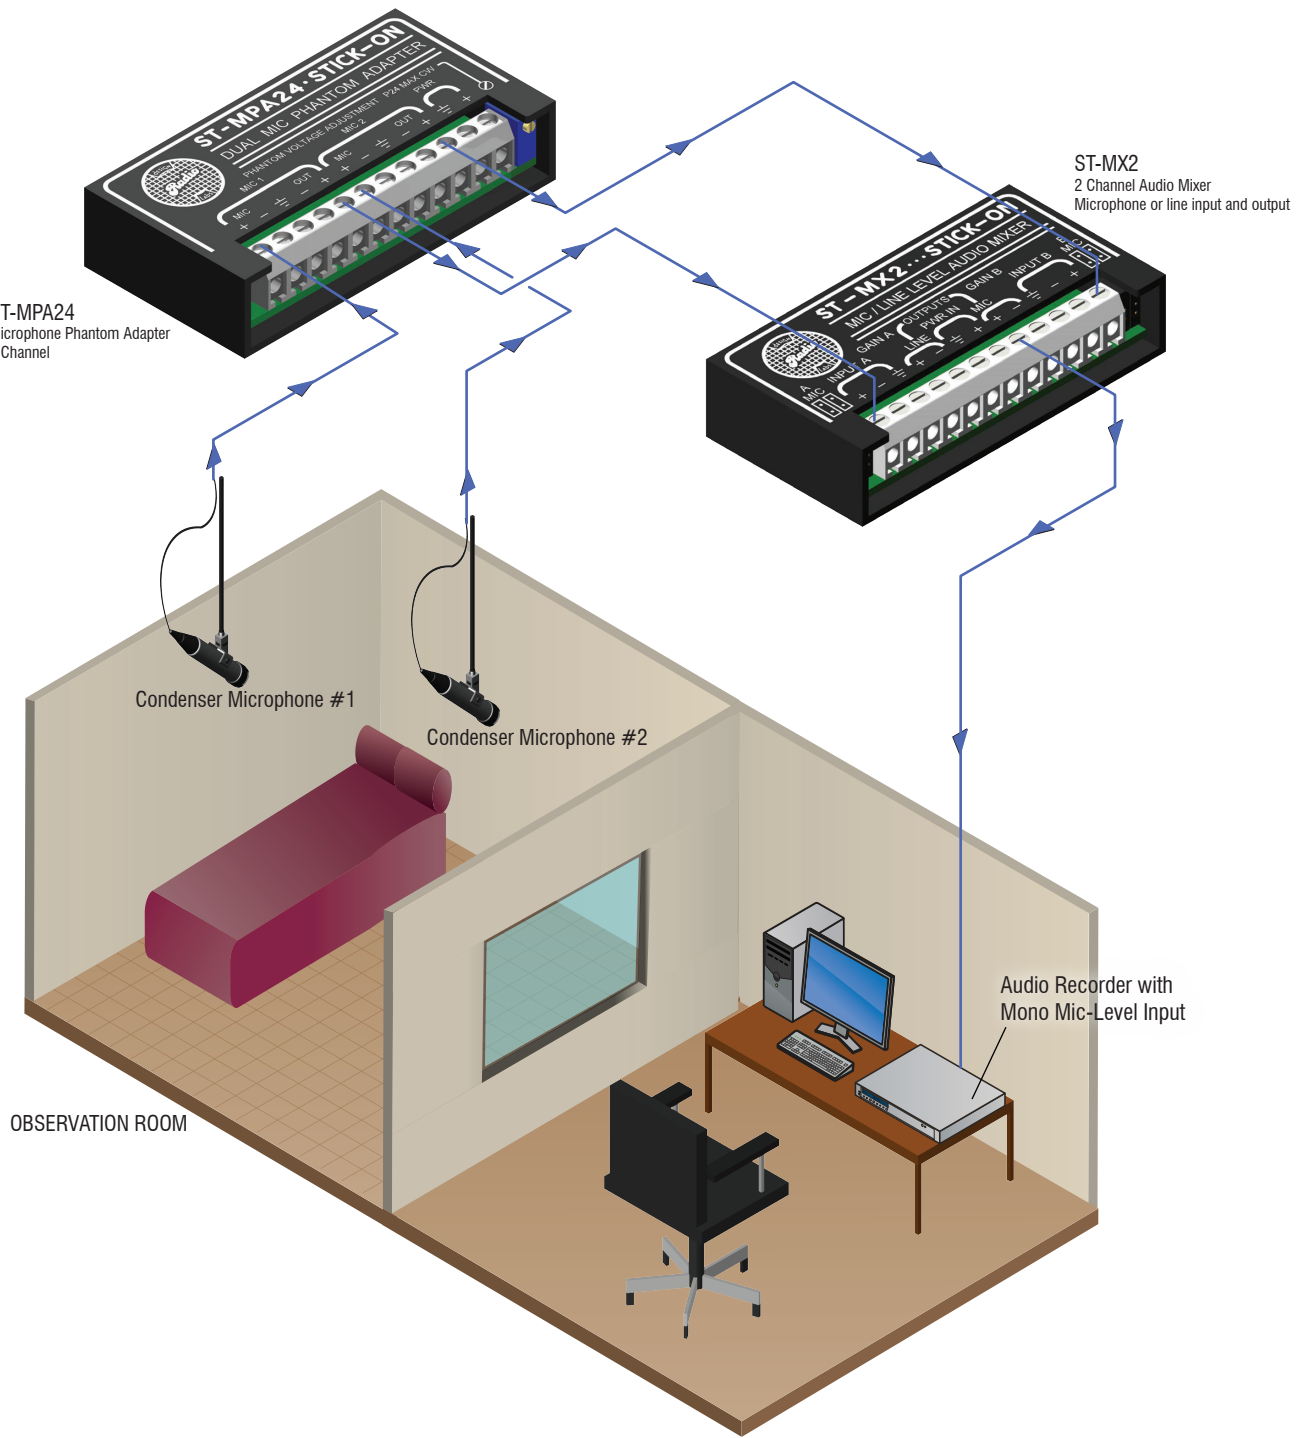

# OBSERVATION ROOM DOCUMENTATION RECORDING

## Two P24 Condenser Microphones Mixed to a Single Recording Channel

**Description:**

The two microphones in the Observation Room are mixed by an ST-MX2 to a single MIC input on the recorder. The ST-MPA24 provides phantom power to the two P24 condenser microphones.

The ST-MX2 provides individually selectable MIC or LINE inputs and offers both a MIC and LINE output. Inputs and outputs may each be configured balanced or unbalanced. The ST-MPA24 can provide phantom voltage for most currently produced condenser microphones when used with a standard RDL power supply.

Parts List	
Product	QTY
ST-MPA24	1
ST-MX2	1

Recommended Pwr. Supplies	
Product	QTY
PS-24AS 24 Vdc 500 mA	1

Line Color Key	
<span style="color: red;">—</span>	Line Level Audio Signal
<span style="color: brown;">—</span>	Loudspeaker Level
<span style="color: purple;">—</span>	Control Signal
<span style="color: yellow;">—</span>	Video
<span style="color: blue;">—</span>	Mic Level Audio Signal
<span style="color: green;">—</span>	Ground
<span style="color: black;">—</span>	Power
<span style="color: orange;">—</span>	Miscellaneous