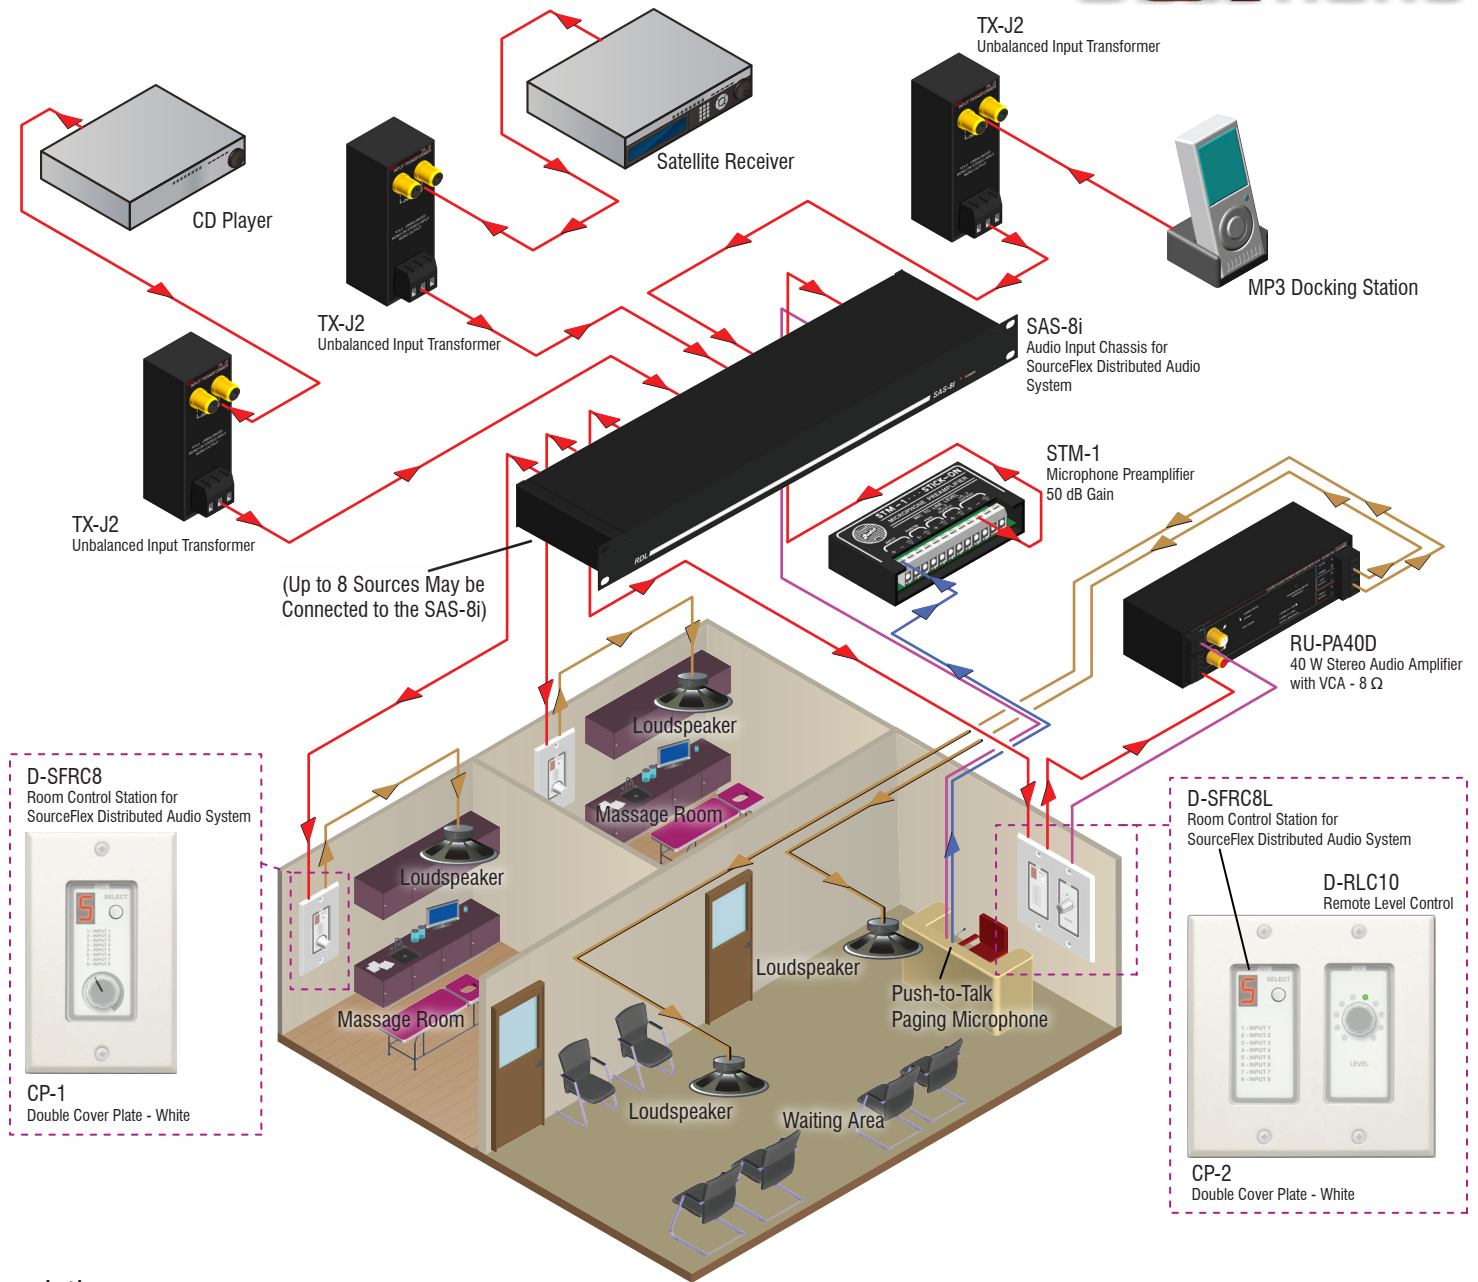

# DISTRIBUTED AUDIO FOR MESSAGE PARLOR

SourceFlex System Provides Individual Room Source Selection and Volume Control

## Description:

The SourceFlex audio system provides individual audio source selection and volume control in each area. An external power amplifier powers the speakers in the larger waiting room. The massage room speakers are powered by room amplifiers built in to the SourceFlex Decora-style wall controls.

Three sources are shown connected to the SAS-8i rackmounted controller (CD player, Satellite receiver, MP3 player) which accommodates up to 8 selectable sources plus a paging input. Stereo sources are converted to mono using RDL TX-J2 modules. A paging microphone is preamplified using an RDL STM-1 to feed the SAS-8i line-level paging input.

Clients select the source and set the volume on a D-SFRC8 wall control with integrated 3.5 W RMS power amplifier. The receptionist selects the source and adjusts the volume in the larger lobby area. A D-SFRC8L wall control is used to choose the audio source. It provides a line-level output to an external RDL RU-PA40D audio amplifier with integral VCA. An RDL D-RLC10 rotary encoder-type VCA control adjusts the lobby audio level. The reception station is equipped with a push-to-talk button used to page all the listening areas.