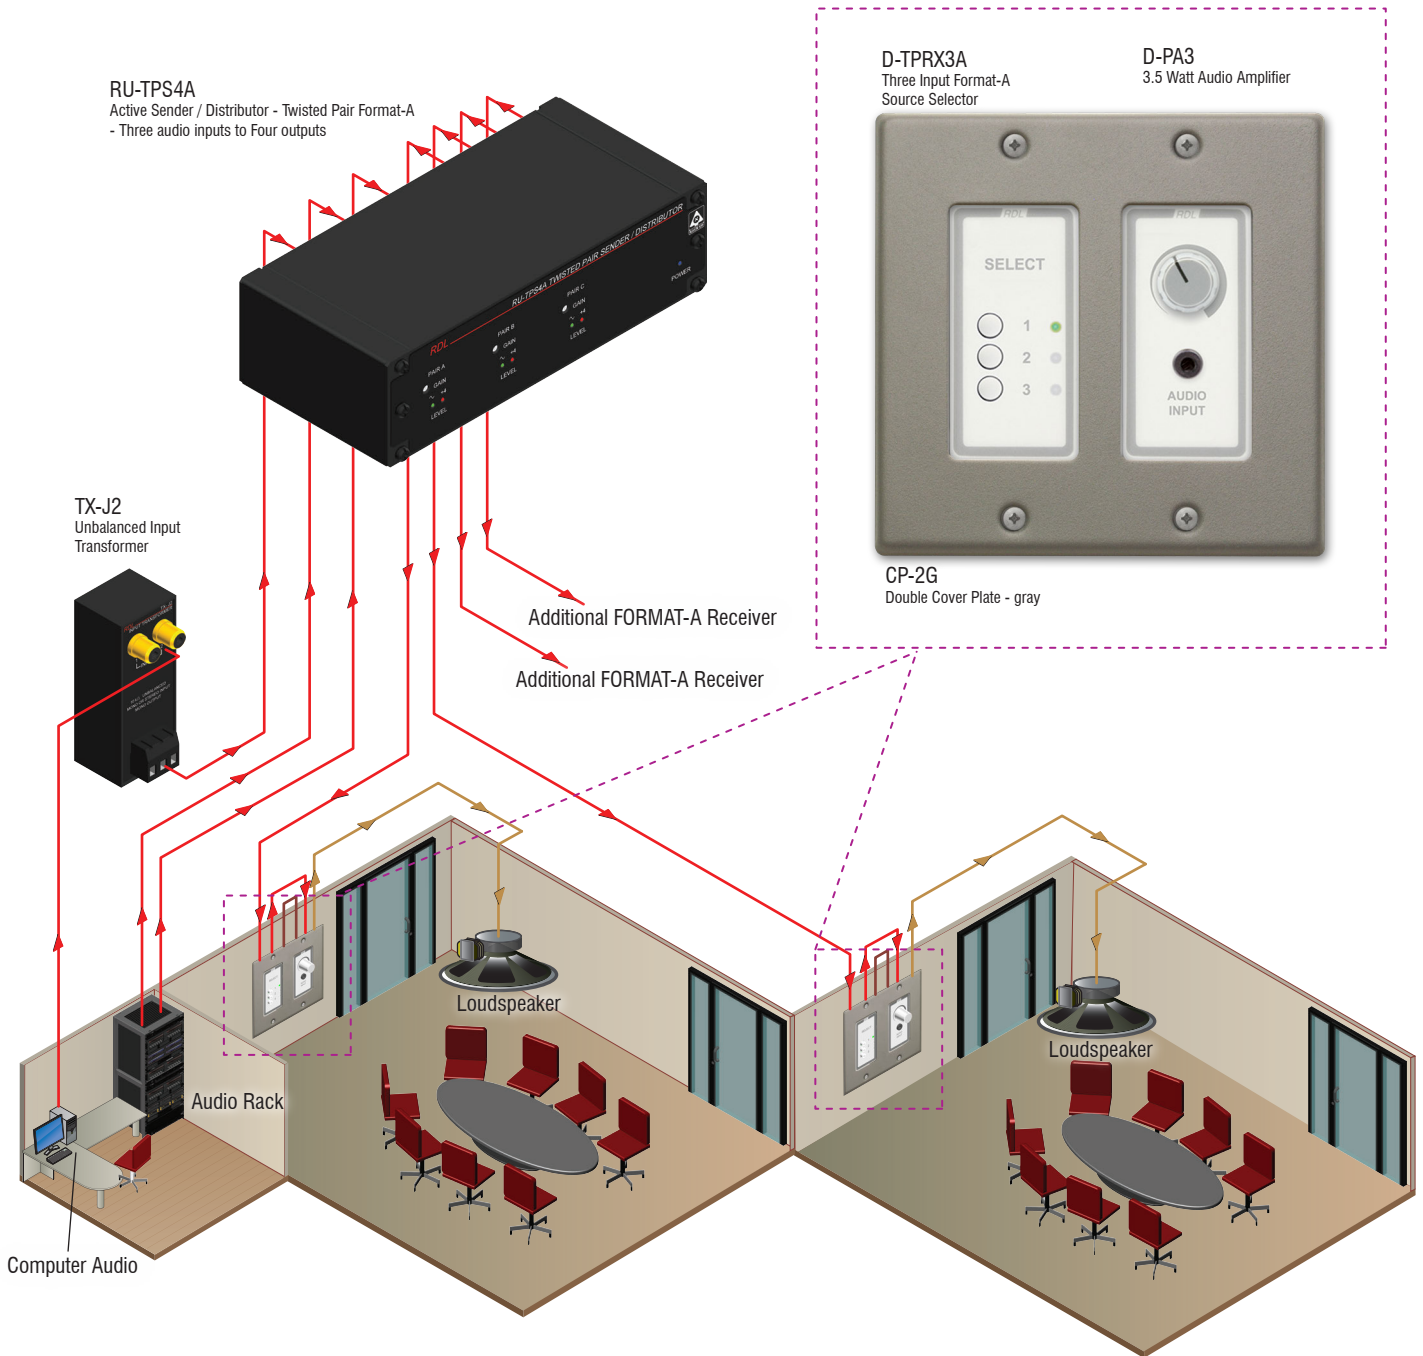

FORMAT-A SOURCE SELECTOR & IN-WALL AMPLIFIER

Distribute Three Audio Sources to Multiple Locations Over UTP Cable

Description:

Three styles of music are distributed to various rooms in this facility over CAT 5 cable by an RU-TPS4A Format-A Active Sender / Distributor. A D Series-TPRX3A Source Selector and D Series-PA3 Audio Amplifier installed in each room allow the occupants to listen to any of the three types of music provided or to listen to their own program material simply by plugging their MP3 player into the front-panel input on the D-PA3 amplifier. The front-panel local input overrides the distributed audio.

Parts List

Product	QTY
D-PA3	2
D-TPRX3A	2
RU-TPS4A	1
TX-J2	1
CP-2G	2

Recommended Pwr. Supplies

Product	QTY
PS-24AS 24 Vdc 500 mA	1

Line Color Key

Red	Line Level Audio Signal
Yellow	Loudspeaker Level
Purple	Control Signal
Blue	Video
Green	Mic Level Audio Signal
Black	Ground
White	Power
Orange	Miscellaneous