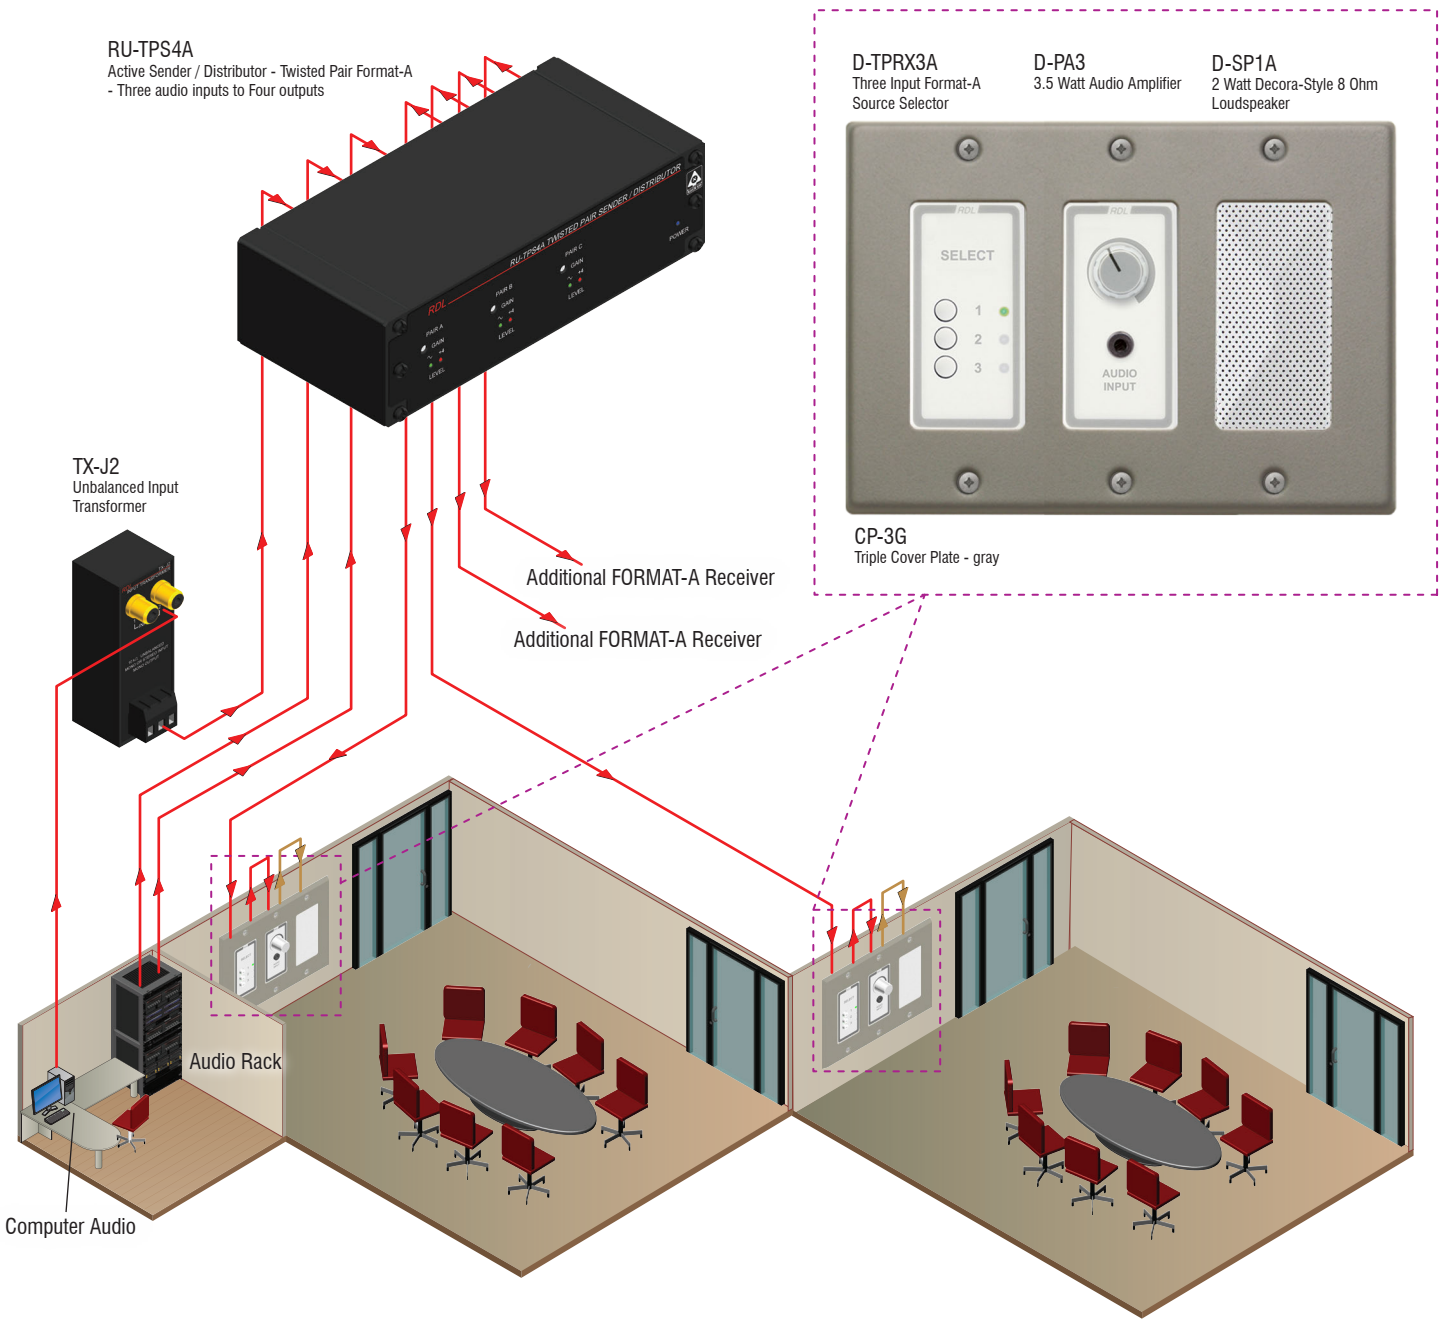

FORMAT-A SOURCE SELECTOR & IN-WALL AMPLIFIER

Distribute Three Audio Sources to Multiple Locations Over UTP Cable

Description:

Three styles of music are distributed to various rooms in this facility over CAT 5 cable by an RU-TPS4A Format-A Active Sender / Distributor. A D Series-TPRX3A Source Selector, D Series-PA3 Audio Amplifier and D SERIES-SP1A 8 Ohm loudspeaker installed in each room allow the occupants to listen to any of the three types of music provided or to listen to their own program material simply by plugging their MP3 player into the front-panel input on the D-PA3 amplifier. The front-panel local input overrides the distributed audio. The D-SP1A loudspeaker provides rich detailed sound in a compact Decora compatible format.

Parts List

Product	QTY
CP-3G	2
D-PA3	2
D-SP1A	2
D-TPRX3A	2
RU-TPS4A	1
TX-J2	1

Recommended Pwr. Supplies

Product	QTY
PS-24AS 24 Vdc 500 mA	1

Line Color Key

Red	Line Level Audio Signal
Yellow	Loudspeaker Level
Purple	Control Signal
Blue	Video
Green	Mic Level Audio Signal
Light Green	Ground
Brown	Power
Orange	Miscellaneous