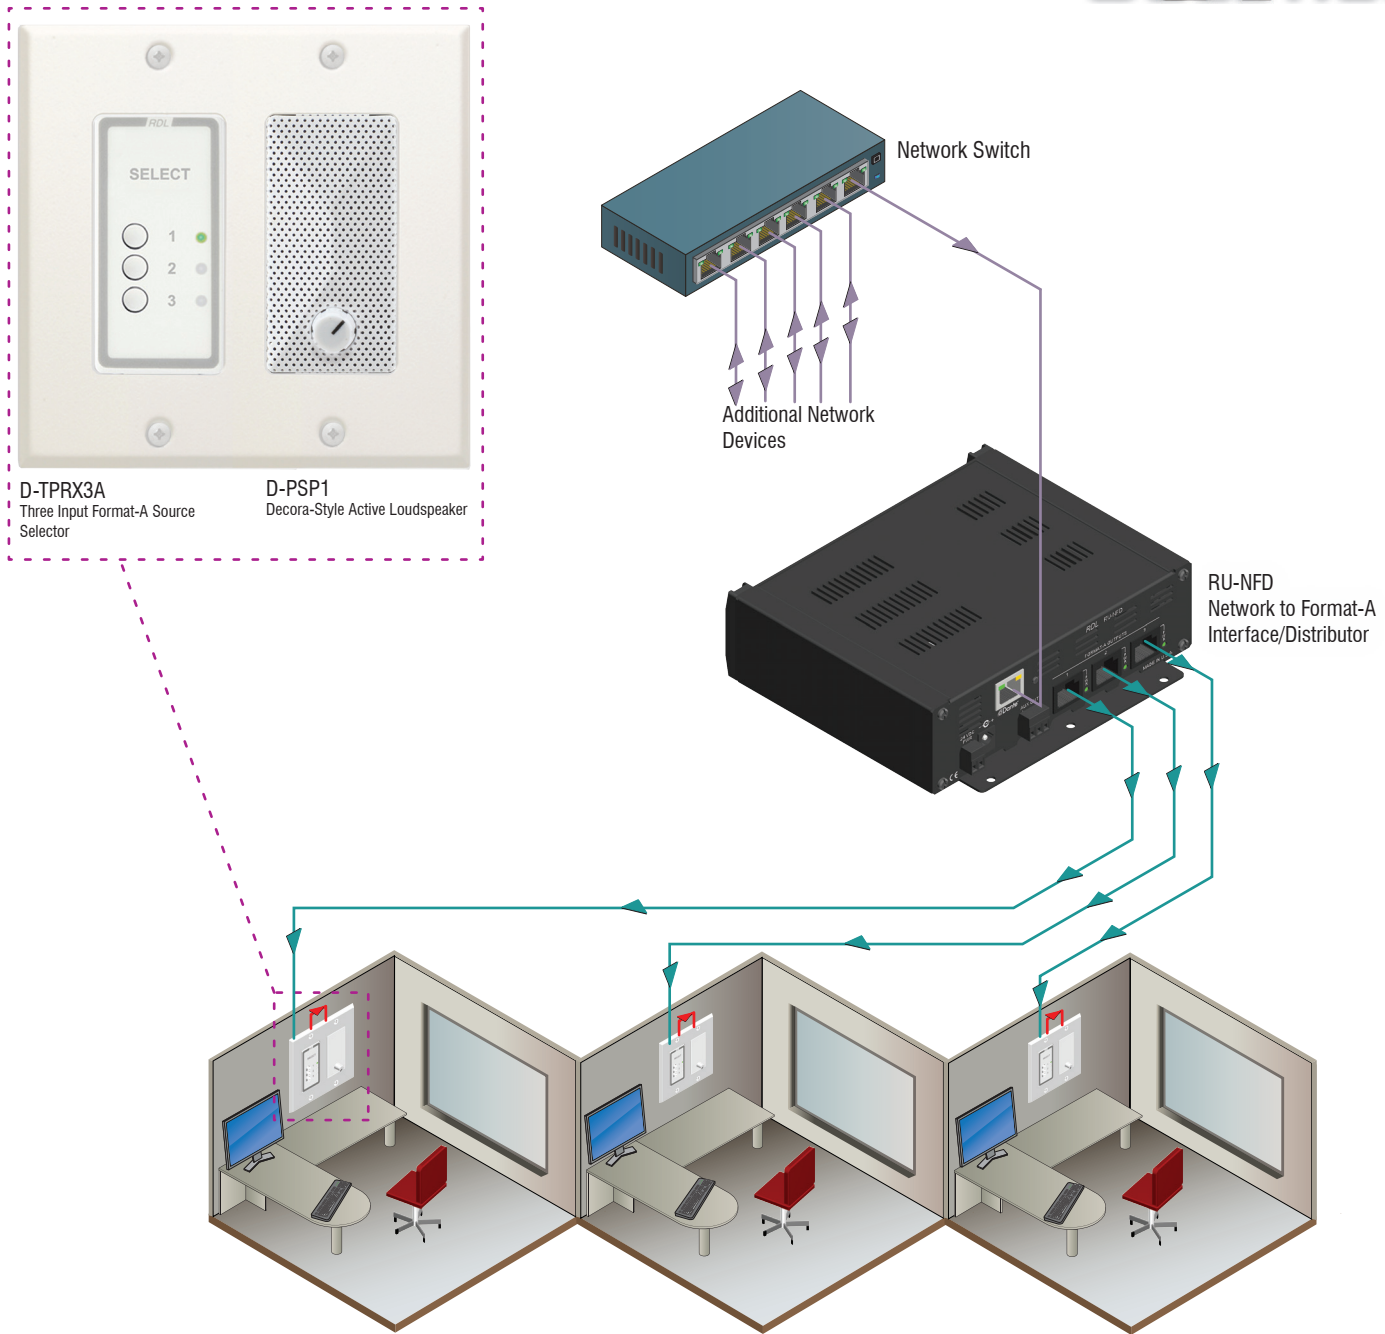

3 SELECTABLE MUSIC CHANNELS

Audio Distribution with Source Selection and Local Decora-Style Active Loudspeaker

Description:

Three styles of music are distributed throughout this office complex over a combination Dante™ audio network and RDL Format-A distribution. An RU-NFD Network to Format-A Interface/Distributor is used to convert the networked audio sources to Format-A. Audio and power is supplied to a source selector and active speaker in each office through a dedicated CATx cable. A D-Series-TPRX3A Source Selector and a D-Series-PSP1 Active Loudspeaker installed in each office allow the employees to listen to any of the three types of music.

Parts List

Product	QTY
D-PSP1A	3
D-TPRX3A	3
RU-NFD	1

Recommended Pwr. Supplies

Product	QTY
PS-24KS 24 Vdc 1000 mA	1

Line Color Key

Red	Line Level Audio Signal
Brown	Loudspeaker Level
Purple	Control Signal
Yellow	Video
Blue	Mic Level Audio Signal
Green	Network
Black	Power
Orange	Miscellaneous