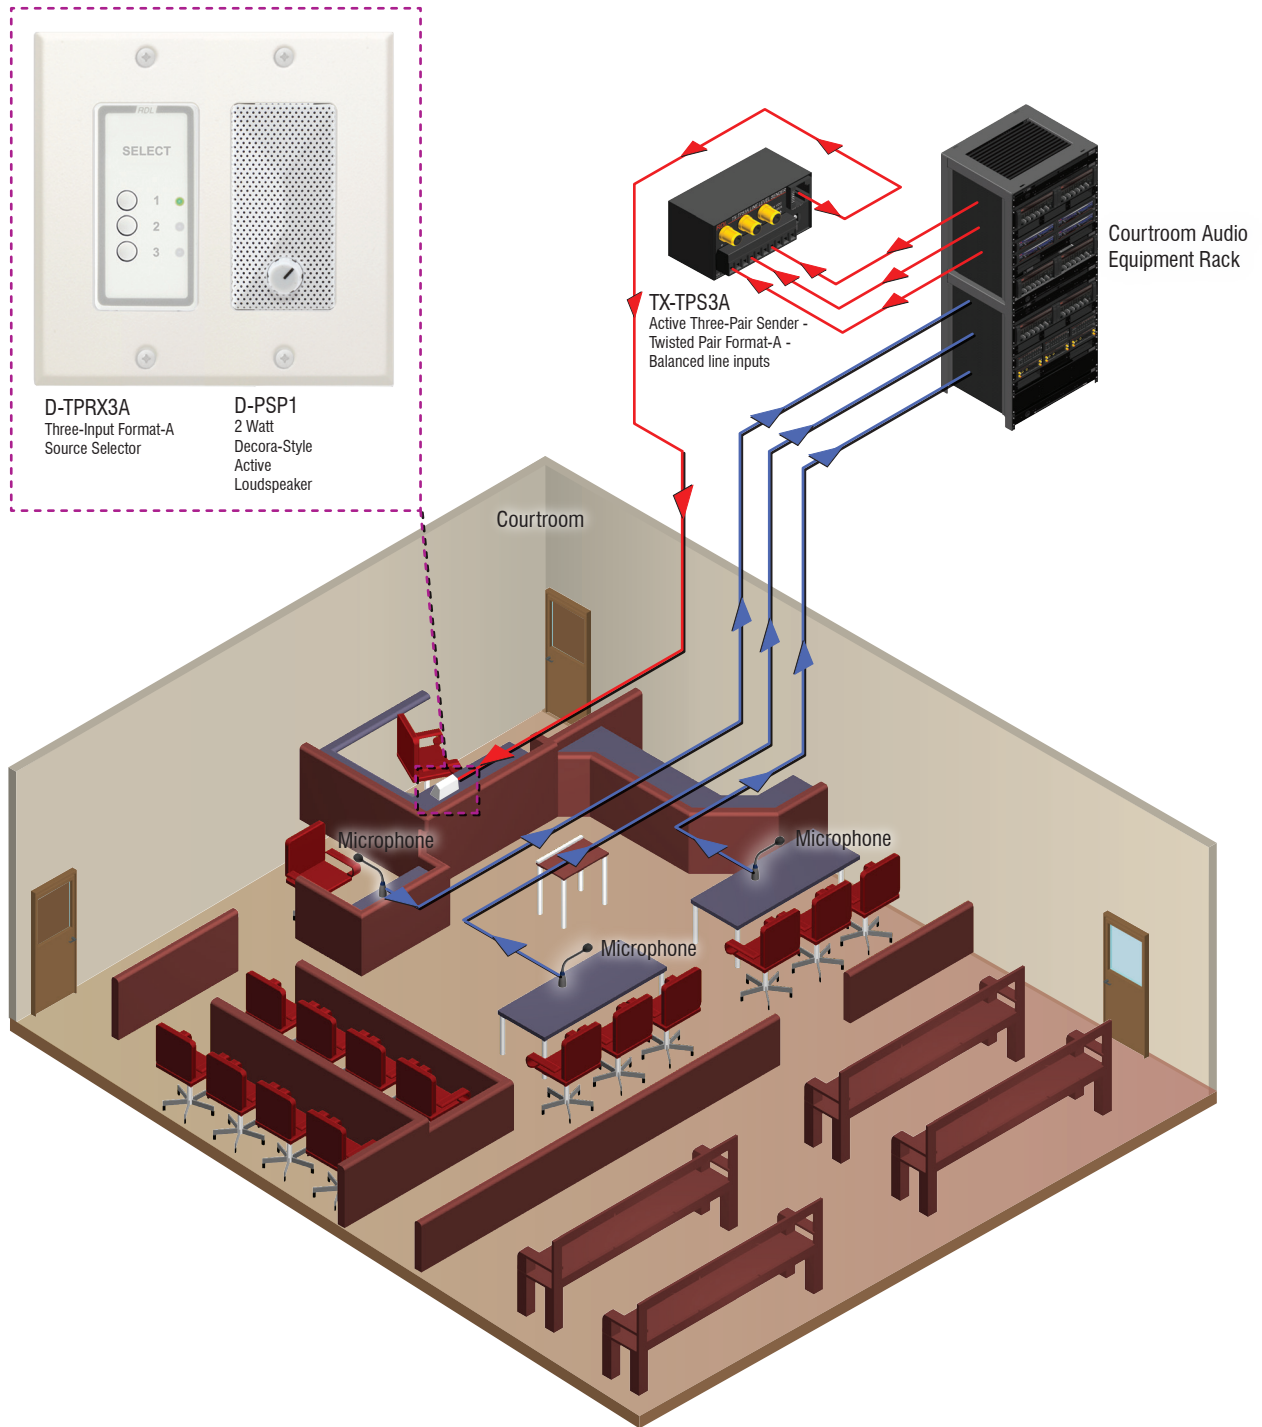

NEAR FIELD MONITORING OF SELECTED SOURCE

Courtroom Judge Selects from Three Sources to Feed Active Loudspeaker

Description:

The D SERIES-PSP1 Decora-Style Active Loudspeaker is ideal for use as a near field monitor in courtrooms, legislative chambers and conference facilities. In this courtroom the three main microphones, Prosecution, Defense and Witness, feed the courtroom's audio system. Each mic source is preamplified to line level and fed into a TX-TPS3A Format-A three-pair sender which sends the three signals to the judge's bench over UTP cable. A D-TPRX3A three-pair selector receives the audio; the judge selects the desired source via the front-panel pushbuttons. The D-TPRX3A selector is mounted in a DC-2W two gang Decora desktop chassis along with a D-PSP1 active loudspeaker equipped with a front-panel level control.

Parts List

Product	QTY
D-PSP1	1
D-TPRX3A	1
TX-TPS3A	1
DC-2W	1

Recommended Pwr. Supplies

Product	QTY
PS-24AS 24 Vdc 500mA	1

Line Color Key

- Line Level Audio Signal
- Loudspeaker Level
- Control Signal
- Video
- Mic Level Audio Signal
- Ground
- Power
- Miscellaneous