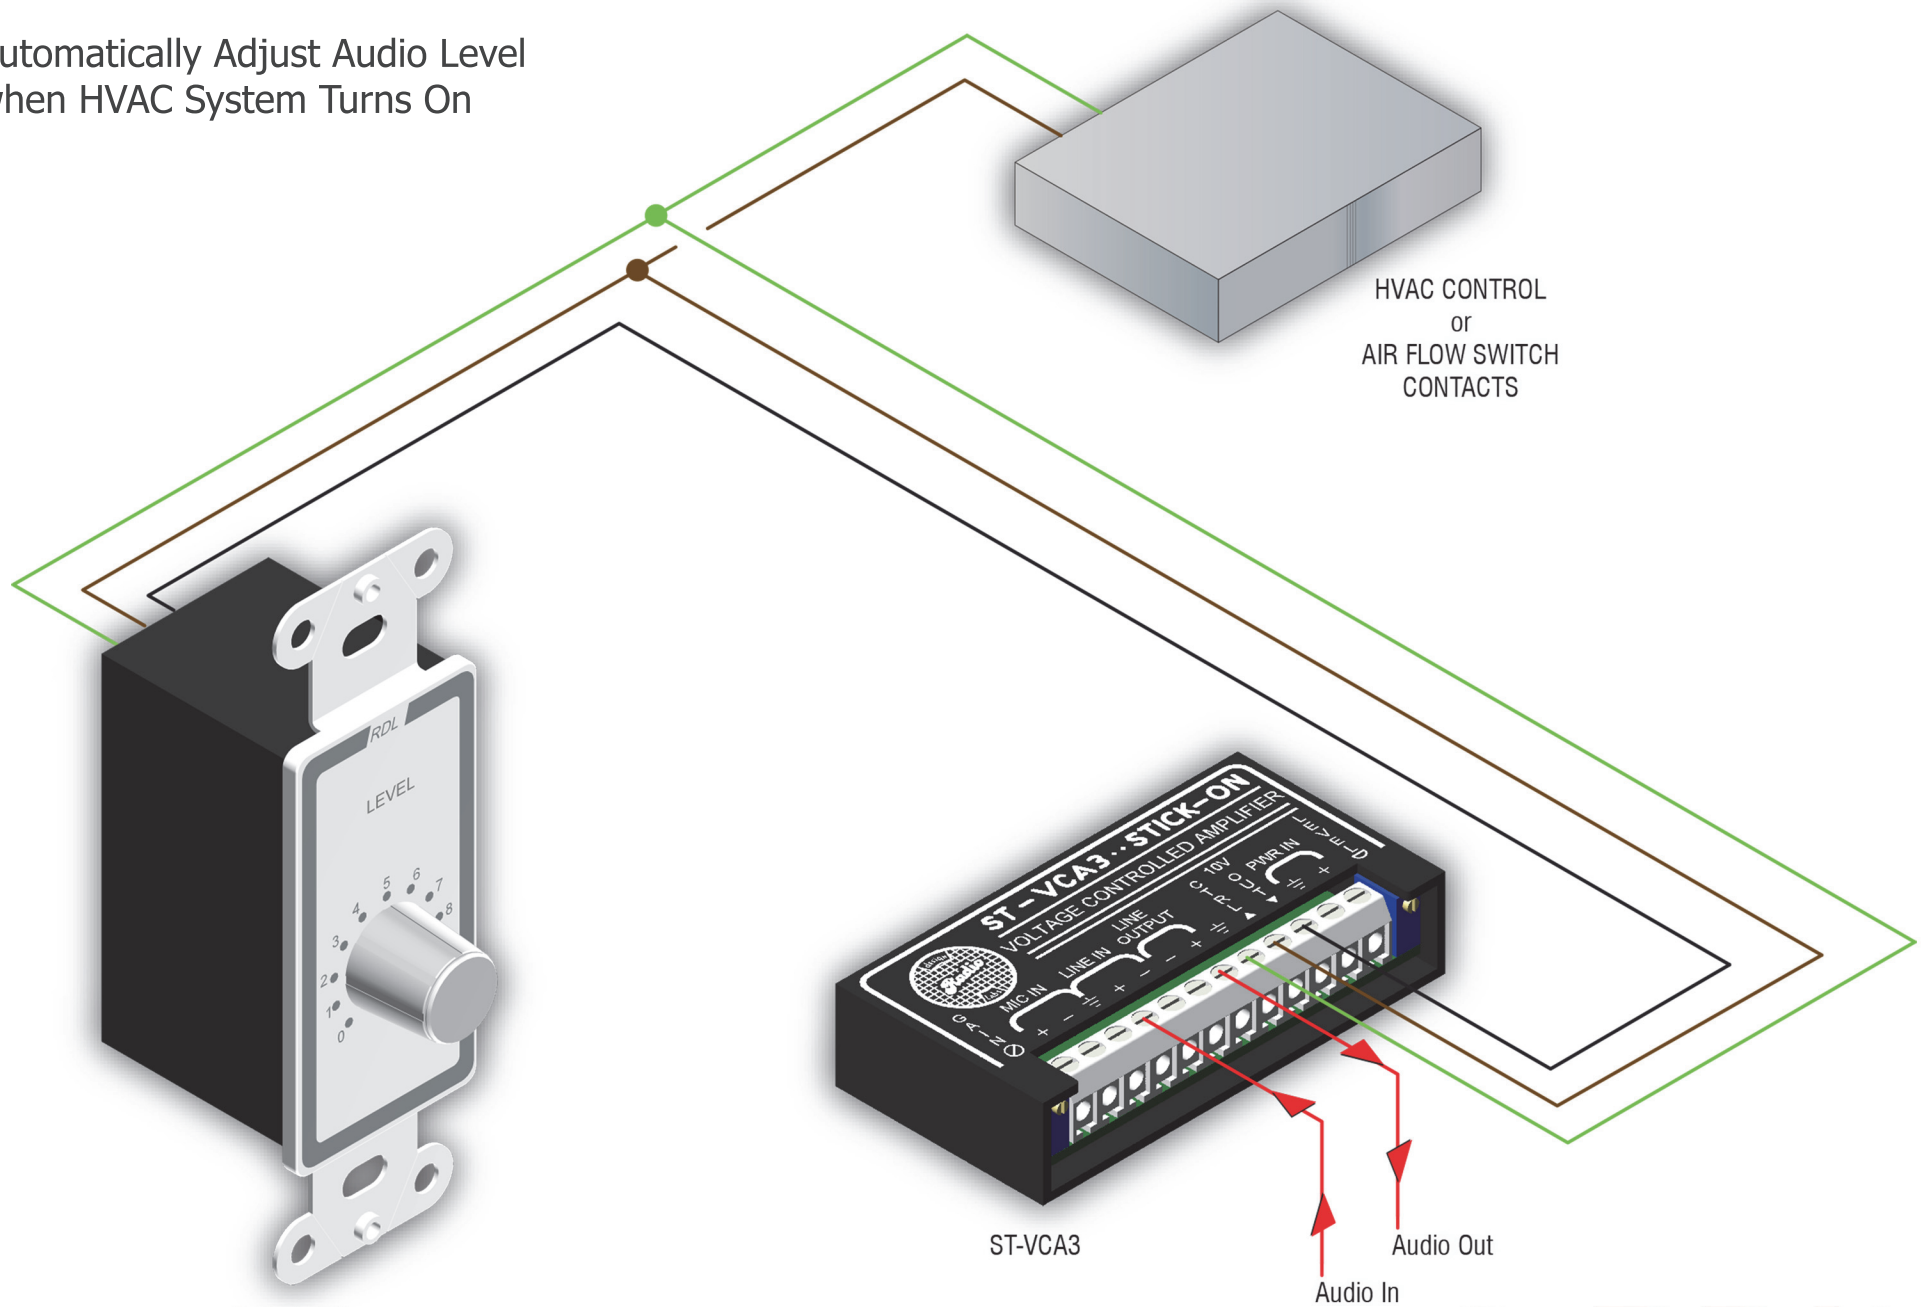

Automatically Adjust Audio Level when HVAC System Turns On

D-RLC10K

ST-VCA3

Audio In

Audio Out

RDL[®]
Radio Design Labs

(Conceptual Drawing - Additional Wiring May be Required)