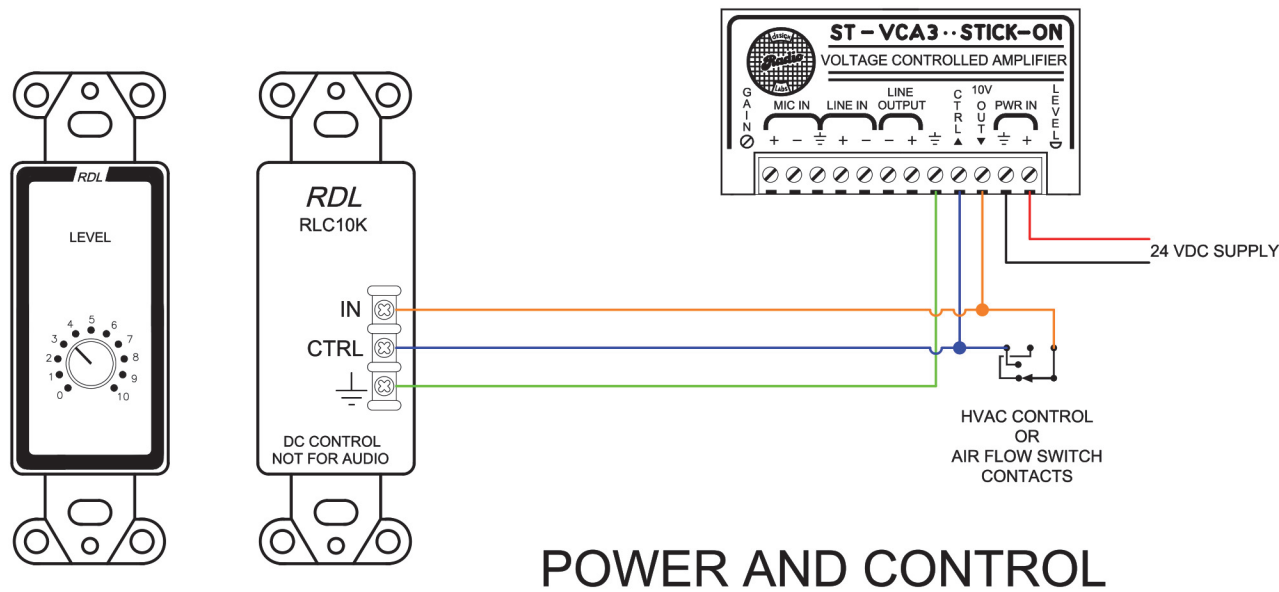

# Automatically Adjust Audio Level when HVAC System Turns On

## AUDIO

## POWER AND CONTROL

(Conceptual Drawing - Additional Wiring May be Required)