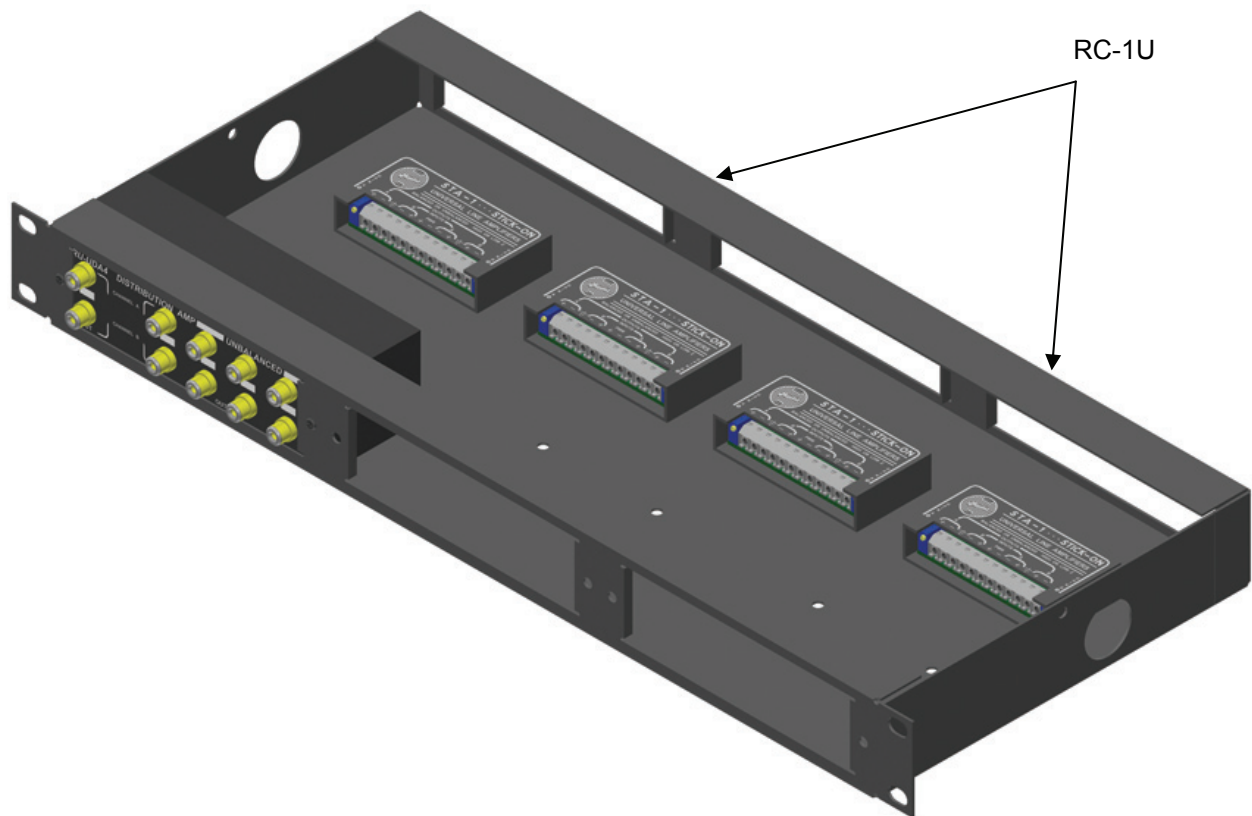

# ACCESSORIES

Model RC-1U

19" Universal Rack Chassis - RU, ST and TX Series

RC-1U holds up to 6 RACK-UP products or 12 STICK-ON modules. RACK-UPS, STICK-ONS and accessory panels may be installed in unlimited combinations. The RC-1U includes the standard 1RU chassis and a steel cover (not shown). (Not recommended for MAX RACK-UP products)