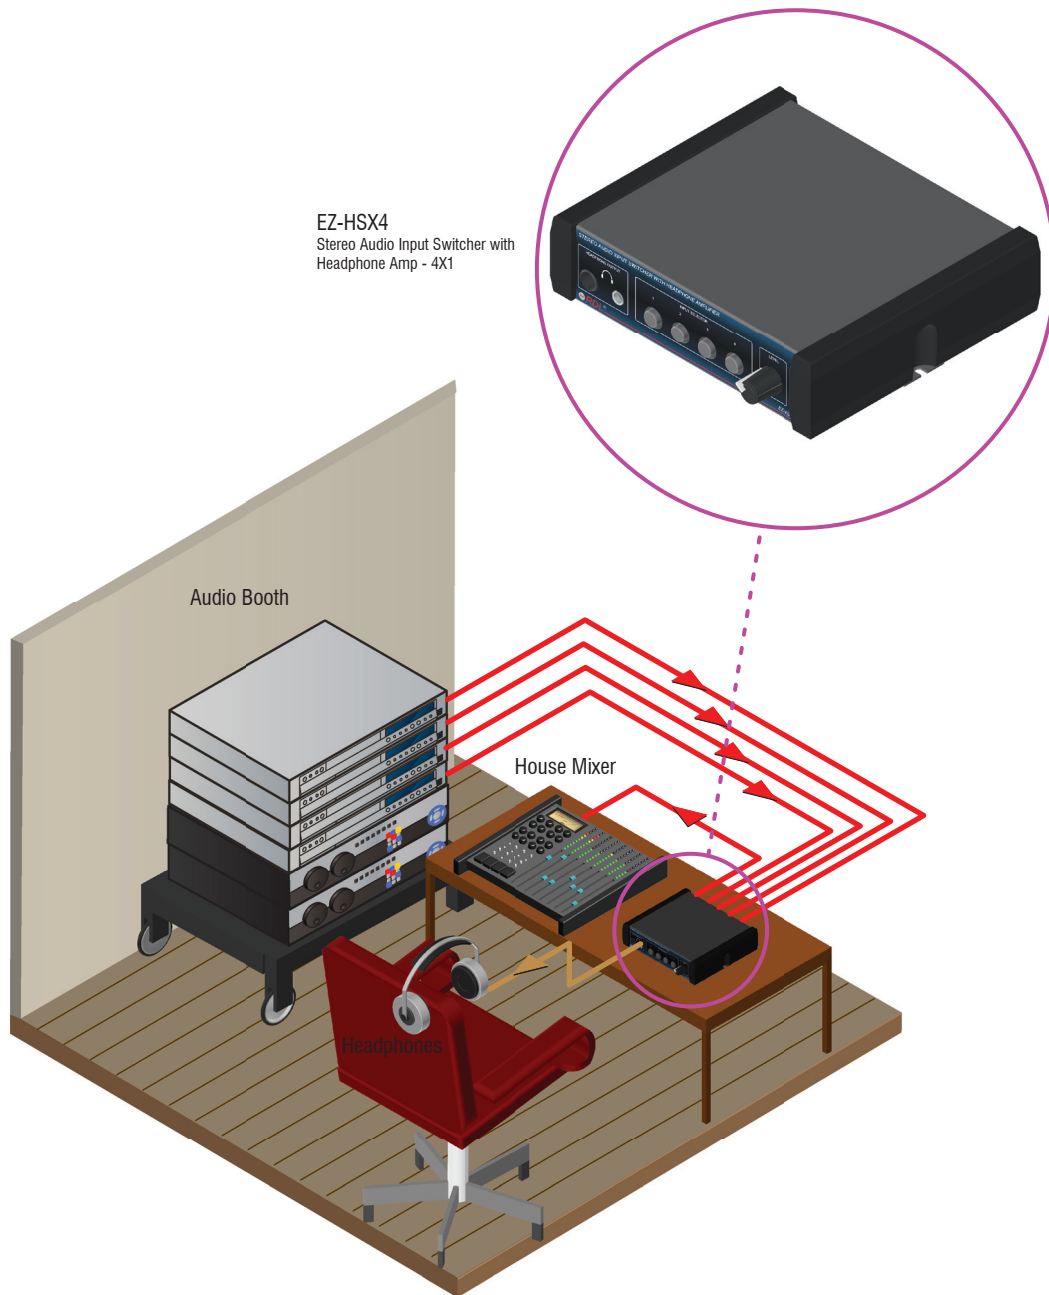

AUDIO BOOTH WITH AUDITION / CUE CAPABILITIES

EZ-HSX4 Provides 4 Additional Audio Inputs to House Mixer

EZ-HSX4
Stereo Audio Input Switcher with
Headphone Amp - 4X1

Description:

Live sound mixing often requires the use of recorded music or effects from tape, CD players, or other sources. Using the cue or solo options of the main mixer can result in inadvertent errors in the house mix. The EZ-HSX4 four input switcher provides a high quality headphone output which can be used for auditioning recorded audio sources. The EZ-HSX4 provides source selection between four additional audio sources without dedicating additional channels on the main mixer to sources that are seldom used. Any of the sources switched by the EZ-HSX4 can be cued or auditioned without operating the main mixer. This compact EZ series product will extend the functions of any live sound mixer.

The EZ-HSX4 is shipped with a high efficiency power supply that connects to a locking dc power jack.

Parts List	
Product	QTY
EZ-HSX4	1

Recommended Pwr. Supplies	
Product	QTY
EZ POWER SUPPLY	1, included

Line Color Key	
—	Line Level Audio Signal
—	Loudspeaker Level
—	Control Signal
—	Video
—	Mic Level Audio Signal
—	Ground
—	Power
—	Miscellaneous