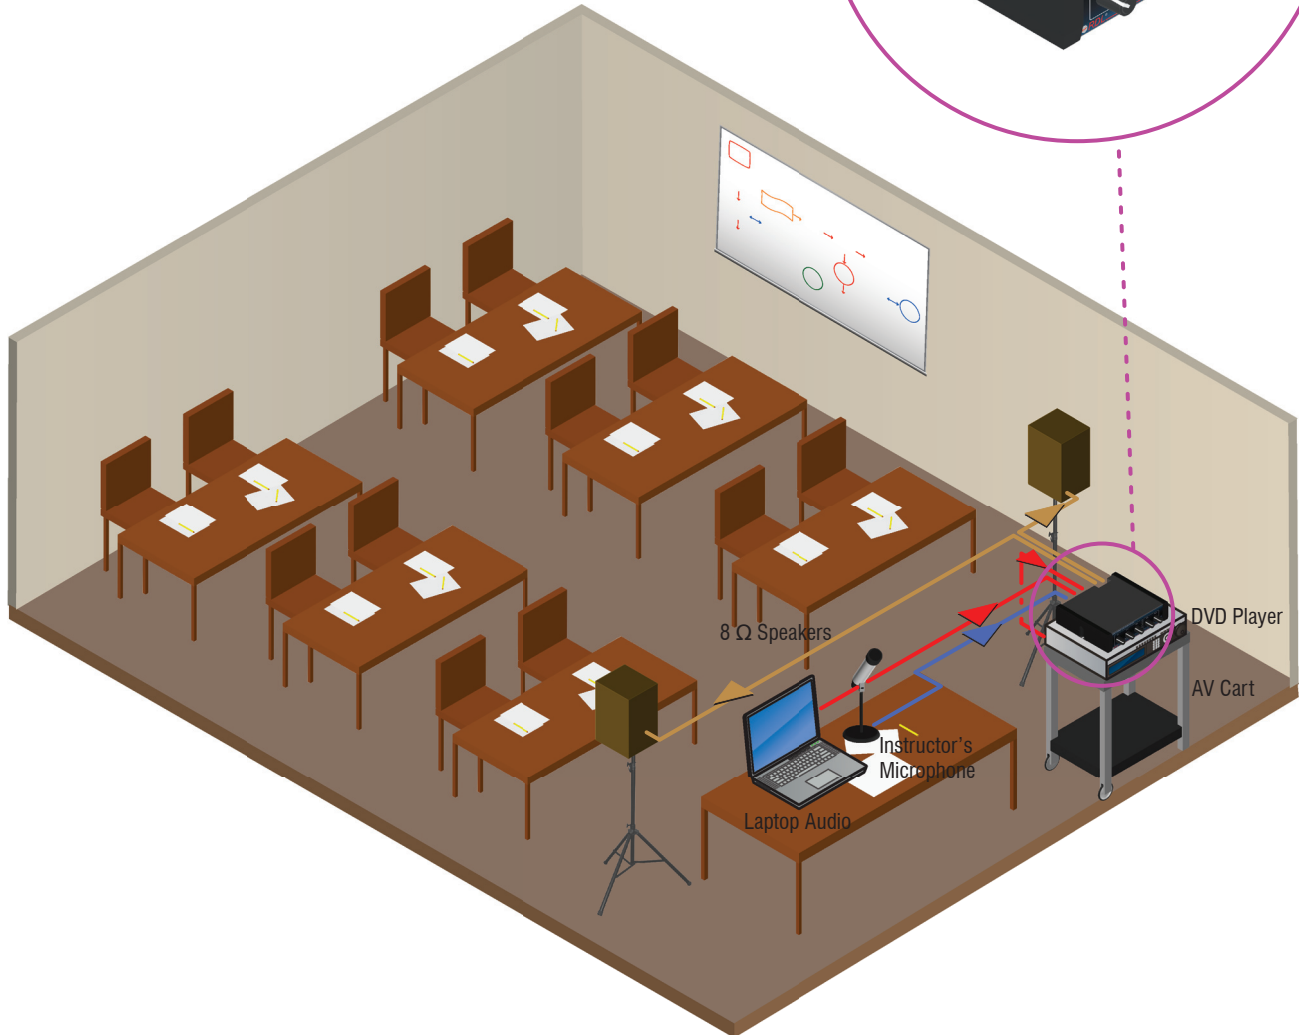

EZ-MXA20
 EZ-MXA20 20 Watt Stereo Audio
 Mixer Amplifier with Tone Controls

Description:

The EZ-MXA20 provides a microphone preamp, mixer, limiter, tone control, and a stereo power amplifier in a package less than six inches wide. The EZ-MXA20 handles sound reinforcement whether the audio source is a computer, DVD player, live presenter, or all three. The power amplifier provides 10 Watts per channel into 8 Ohm speakers or 8 Watts per channel into 4 Ohm speakers. Bass and treble tone controls provide equalization of source material. The limiter controls overloads from clipping the amplifier and an LED on the front panel of the EZ-MXA20 indicates when the limiter is active.

Parts List	
Product	QTY
EZ-MXA20	1

Recommended Pwr. Supplies	
Product	QTY
EZ POWER SUPPLY	1, included

Line Color Key	
—	Line Level Audio Signal
—	Loudspeaker Level
—	Control Signal
—	Video
—	Mic Level Audio Signal
—	Ground
—	Power
—	Miscellaneous