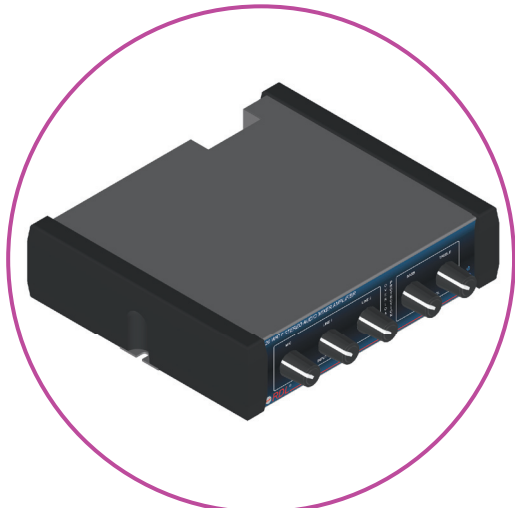

EZ-MXA20
 EZ-MXA20 20 Watt Stereo Audio
 Mixer Amplifier with Tone Controls

Description:

The EZ-MXA20 provides a microphone preamp, mixer, limiter, tone control, and a stereo power amplifier in a package less than six inches wide. The EZ-MXA20 handles sound reinforcement whether the audio source is a computer, DVD player, live presenter, or all three. The power amplifier provides 10 Watts per channel into 8 Ohm speakers or 8 Watts per channel into 4 Ohm speakers. Bass and treble tone controls provide equalization of source material. The limiter controls overloads from clipping the amplifier and an LED on the front panel of the EZ-MXA20 indicates when the limiter is active.

Parts List	
Product	QTY
EZ-MXA20	1

Recommended Pwr. Supplies	
Product	QTY
EZ POWER SUPPLY	1, included

Line Color Key	
—	Line Level Audio Signal
—	Loudspeaker Level
—	Control Signal
—	Video
—	Mic Level Audio Signal
—	Ground
—	Power
—	Miscellaneous