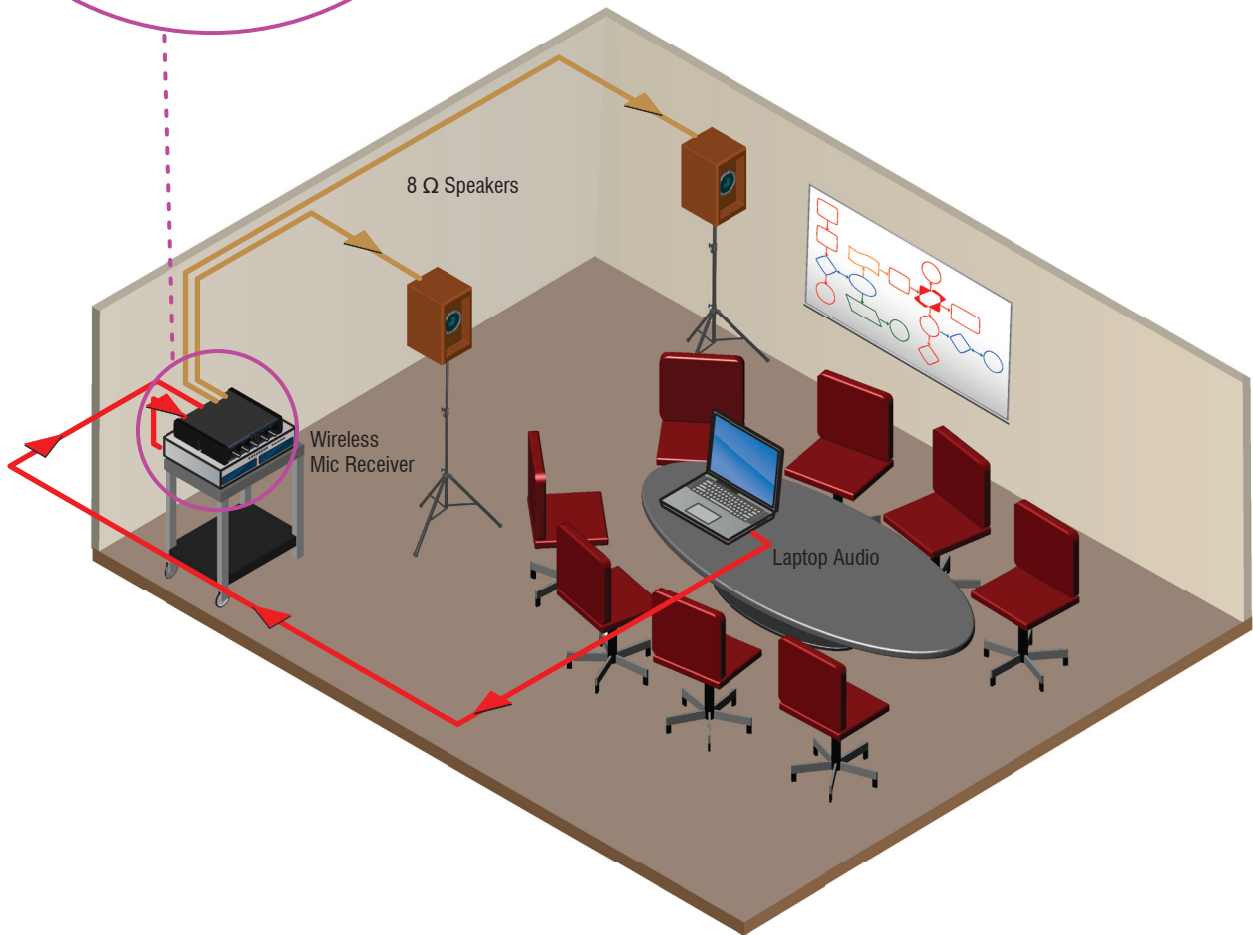

**EZ-MXA20**  
EZ-MXA20 20 Watt Stereo Audio Mixer Amplifier with Tone Controls

**Description:**

The EZ-MXA20 provides a microphone preamp, mixer, limiter, tone control, and a stereo power amplifier in a package less than six inches wide. The EZ-MXA20 handles sound reinforcement whether the audio source is a computer, CD player, live presenter or all three. The power amplifier provides 10 Watts per channel into 8 Ohm speakers or 8 Watts per channel into 4 Ohm speakers. Bass and treble tone controls provide equalization of source material. The limiter controls overloads from clipping the amplifier and an LED on the front panel of the EZ-MXA20 indicates when the limiter is active.

Parts List	
Product	QTY
EZ-MXA20	1

Recommended Pwr. Supplies	
Product	QTY
EZ POWER SUPPLY	1, included

Line Color Key	
<span style="color: red;">—</span>	Line Level Audio Signal
<span style="color: orange;">—</span>	Loudspeaker Level
<span style="color: purple;">—</span>	Control Signal
<span style="color: yellow;">—</span>	Video
<span style="color: blue;">—</span>	Mic Level Audio Signal
<span style="color: green;">—</span>	Ground
<span style="color: brown;">—</span>	Power
<span style="color: black;">—</span>	Miscellaneous