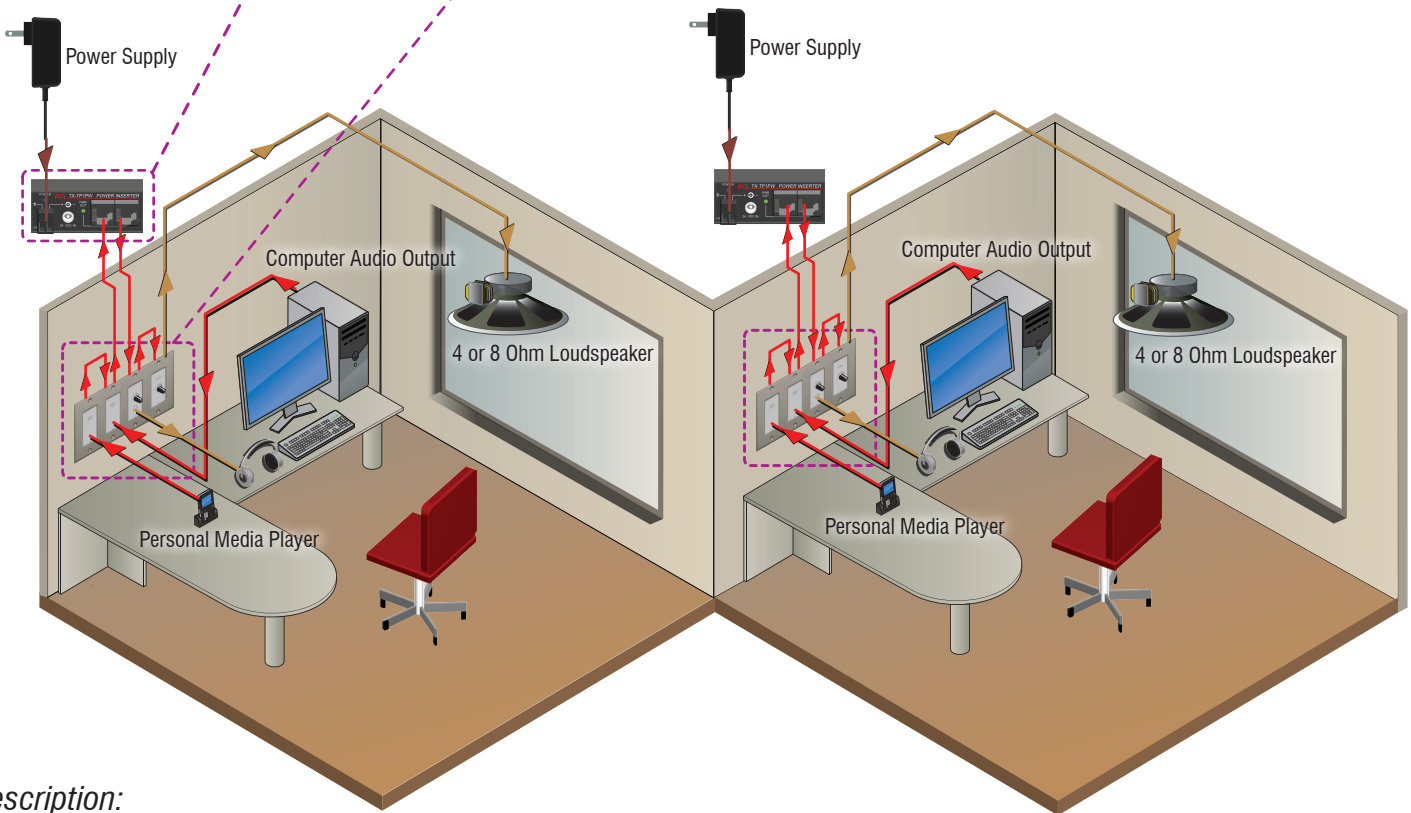

OFFICE AUDIO SYSTEM FOR ENHANCED PRODUCTIVITY

Employee-Selectable Private (Headphone) or Public (Speaker) Monitoring of Two Office Sources

SYSTEMS SOLUTIONS

AN-2170

TX-TP1PW
Power Inserter - Twisted Pair - 1 set of outputs - Signal loop-through

DS-TPS8A
Active Two-Pair Sender
Twisted Pair Format-A
Mini jack input

DS-HA1A
Format-A Stereo Headphone Amplifier

DS-TPA1A
3.5 W Audio Power Amplifier

Description:

Each office is equipped with two active stereo audio inputs that may be listened to via the overhead loudspeaker or through headphones. The local computer is connected to one input. The other input is available for a user-supplied playback device, such as a Personal Media Player used for dictation, recorded meeting playback or music. Software alerts enabled on the computer will be heard along with the Personal Media Player playback because both audio inputs are active at all times. Confidential playback content remains private by turning off the overhead speaker and using the headphones powered by the DS-HA1A Stereo Headphone Amplifier. Computer or Personal Media Player audio suited or intended to be heard in the whole office may be amplified to an appropriate listening level by the DS-TPA1A 3.5 W Audio Power Amplifier.

Parts List	
Product	QTY
DS-HA1A	1
DS-TPS8A	2
DS-TPA1A	1
TX-TP1PW	1

Recommended Pwr. Supplies	
Product	QTY
PS-24AS 24 Vdc 500 mA	1

Line Color Key	
Red	Line Level Audio Signal
Yellow	Loudspeaker Level
Purple	Control Signal
Blue	Video
Green	Mic Level Audio Signal
Black	Ground
Brown	Power
Orange	Miscellaneous