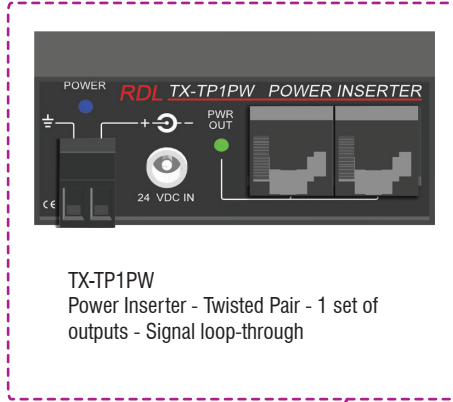

OFFICE AUDIO SYSTEM FOR ENHANCED PRODUCTIVITY

Employee-Selectable Private (Headphone) or Public (Speaker) Monitoring of Two Office Sources

SYSTEMS SOLUTIONS

AN-2170

TX-TP1PW
Power Inserter - Twisted Pair - 1 set of outputs - Signal loop-through

DS-TPS8A
Active Two-Pair Sender
Twisted Pair Format-A
Mini jack input

DS-HA1A
Format-A Stereo Headphone Amplifier

DS-TPA1A
3.5 W Audio Power Amplifier

Description:

Each office is equipped with two active stereo audio inputs that may be listened to via the overhead loudspeaker or through headphones. The local computer is connected to one input. The other input is available for a user-supplied playback device, such as a Personal Media Player used for dictation, recorded meeting playback or music. Software alerts enabled on the computer will be heard along with the Personal Media Player playback because both audio inputs are active at all times. Confidential playback content remains private by turning off the overhead speaker and using the headphones powered by the DS-HA1A Stereo Headphone Amplifier. Computer or Personal Media Player audio suited or intended to be heard in the whole office may be amplified to an appropriate listening level by the DS-TPA1A 3.5 W Audio Power Amplifier.

Parts List	
Product	QTY
DS-HA1A	1
DS-TPS8A	2
DS-TPA1A	1
TX-TP1PW	1

Recommended Pwr. Supplies	
Product	QTY
PS-24AS 24 Vdc 500 mA	1

Line Color Key	
Red	Line Level Audio Signal
Yellow	Loudspeaker Level
Purple	Control Signal
Blue	Video
Green	Mic Level Audio Signal
Black	Ground
Brown	Power
Orange	Miscellaneous