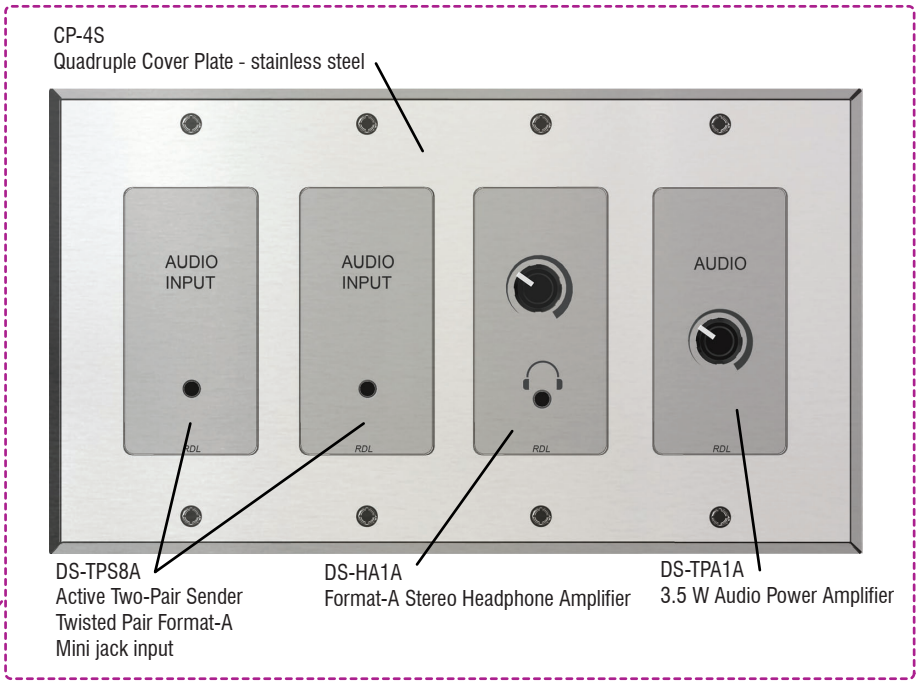

OFFICE AUDIO SYSTEM FOR ENHANCED PRODUCTIVITY

Employee-Selectable Private (Headphone) or Public (Speaker) Monitoring of Two Office Sources

SYSTEMS SOLUTIONS

AN-2170

TX-TP1PW
Power Inserter - Twisted Pair - 1 set of outputs - Signal loop-through

DS-TPS8A
Active Two-Pair Sender
Twisted Pair Format-A
Mini jack input

DS-HA1A
Format-A Stereo Headphone Amplifier

DS-TPA1A
3.5 W Audio Power Amplifier

Description:

Each office is equipped with two active stereo audio inputs that may be listened to via the overhead loudspeaker or through headphones. The local computer is connected to one input. The other input is available for a user-supplied playback device, such as a Personal Media Player used for dictation, recorded meeting playback or music. Software alerts enabled on the computer will be heard along with the Personal Media Player playback because both audio inputs are active at all times. Confidential playback content remains private by turning off the overhead speaker and using the headphones powered by the DS-HA1A Stereo Headphone Amplifier. Computer or Personal Media Player audio suited or intended to be heard in the whole office may be amplified to an appropriate listening level by the DS-TPA1A 3.5 W Audio Power Amplifier.

Parts List	
Product	QTY
DS-HA1A	1
DS-TPS8A	2
DS-TPA1A	1
TX-TP1PW	1

Recommended Pwr. Supplies	
Product	QTY
PS-24AS 24 Vdc 500 mA	1

Line Color Key	
Red	Line Level Audio Signal
Yellow	Loudspeaker Level
Purple	Control Signal
Blue	Video
Green	Mic Level Audio Signal
Black	Ground
Brown	Power
Orange	Miscellaneous