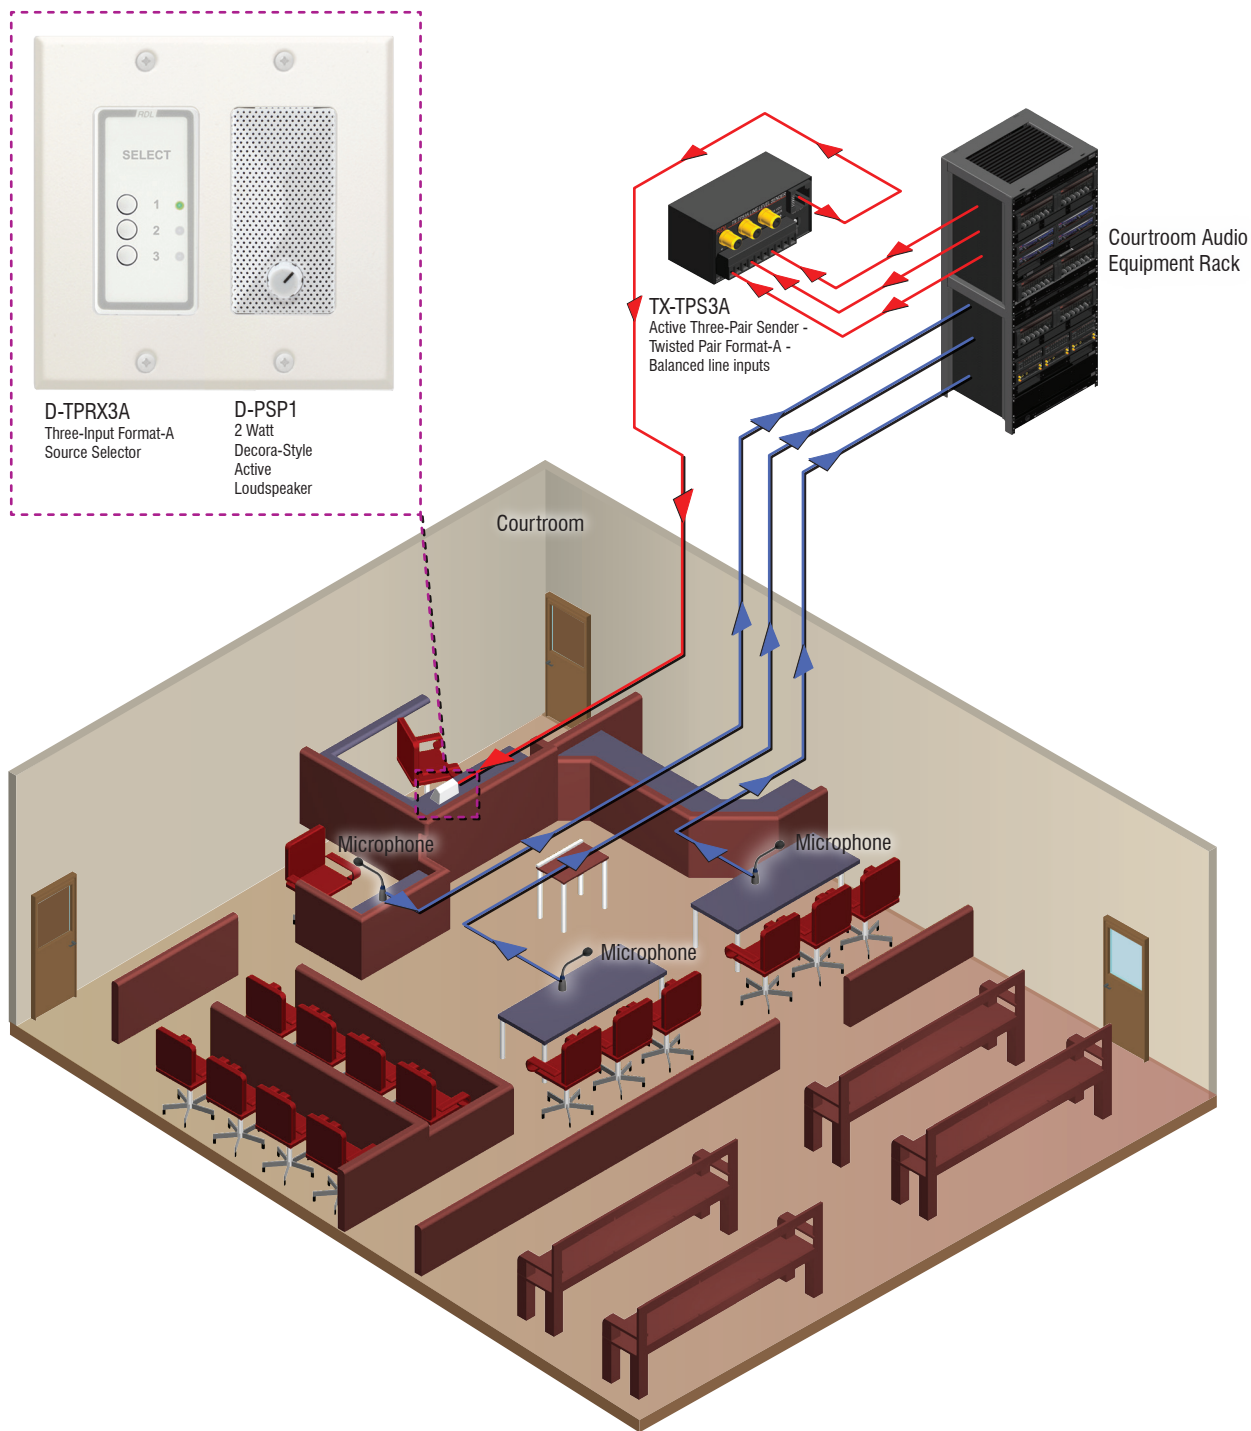

NEAR FIELD MONITORING OF SELECTED SOURCE

Courtroom Judge Selects from Three Sources to Feed Active Loudspeaker

Description:

The D SERIES-PSP1 Decora-Style Active Loudspeaker is ideal for use as a near field monitor in courtrooms, legislative chambers and conference facilities. In this courtroom the three main microphones, Prosecution, Defense and Witness, feed the courtroom's audio system. Each mic source is preamplified to line level and fed into a TX-TPS3A Format-A three-pair sender which sends the three signals to the judge's bench over UTP cable. A D-TPRX3A three-pair selector receives the audio; the judge selects the desired source via the front-panel pushbuttons. The D-TPRX3A selector is mounted in a DC-2W two gang Decora desktop chassis along with a D-PSP1 active loudspeaker equipped with a front-panel level control.

Parts List		
Product		QTY
D-PSP1		1
D-TPRX3A		1
TX-TPS3A		1
DC-2W		1

Recommended Pwr. Supplies		
Product		QTY
PS-24AS 24 Vdc 500mA		1

Line Color Key	
—	Line Level Audio Signal
—	Loudspeaker Level
—	Control Signal
—	Video
—	Mic Level Audio Signal
—	Ground
—	Power
—	Miscellaneous