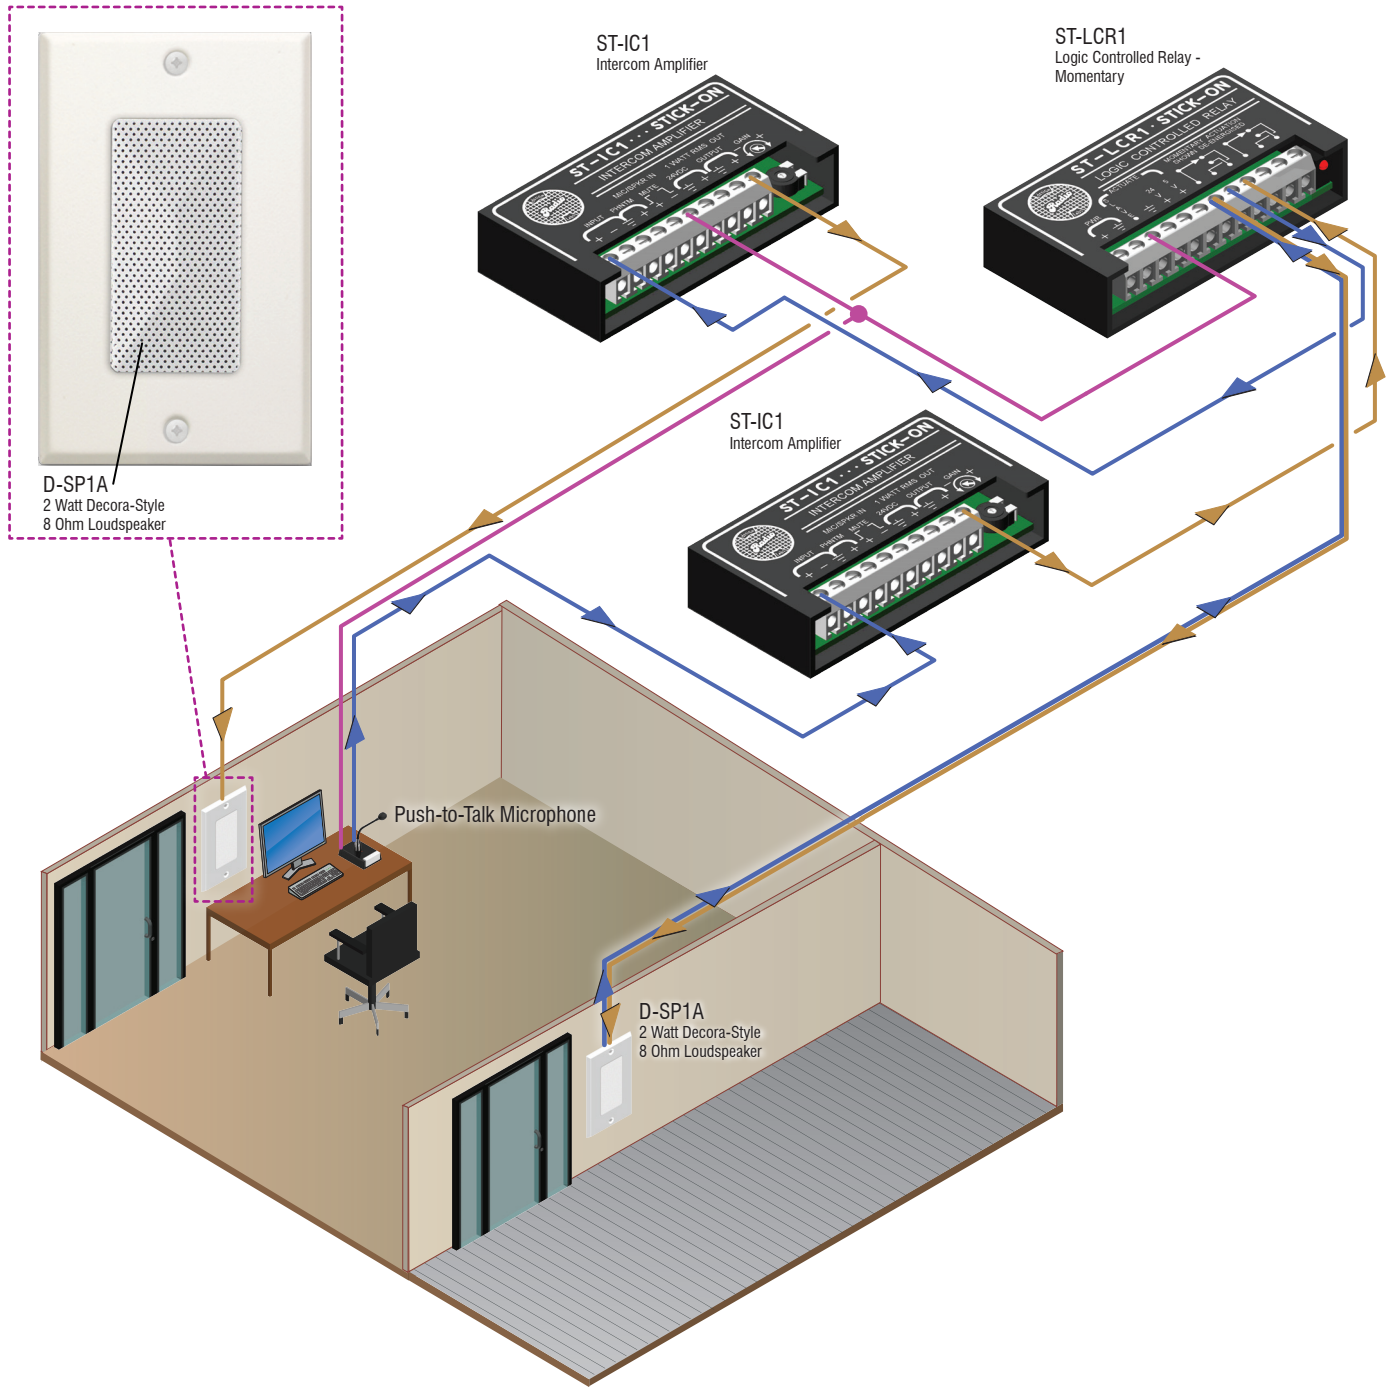

INTERCOM USING DECORA®-STYLE LOUDSPEAKERS

Remote Decora Loudspeakers Serve Dual Duty as Microphone and Speaker

Description:

Two RDL D-SP1A Decora-style wall-mounted loudspeakers are used in this intercom system. The control station uses the speaker for monitoring. The remote station uses the D-SP1A as both microphone and speaker, switched by an RDL ST-LCR1 Logic Controlled Relay. Signal amplification and muting is provided by a pair of RDL ST-IC1 Intercom Amplifiers. The D-SP1A simplifies the physical installation and provides superior audio clarity to similarly-sized loudspeakers. The control station is equipped with a push-to-talk microphone to control the direction of the conversation.

Parts List	
Product	QTY
CP-1	2
D-SP1A	2
ST-IC1	2
ST-LCR1	1

Recommended Pwr. Supplies	
Product	QTY
PS-24AS 24 Vdc 500mA	1

Line Color Key	
Red	Line Level Audio Signal
Brown	Loudspeaker Level
Purple	Control Signal
Yellow	Video
Blue	Mic Level Audio Signal
Green	Ground
Black	Power
Orange	Miscellaneous